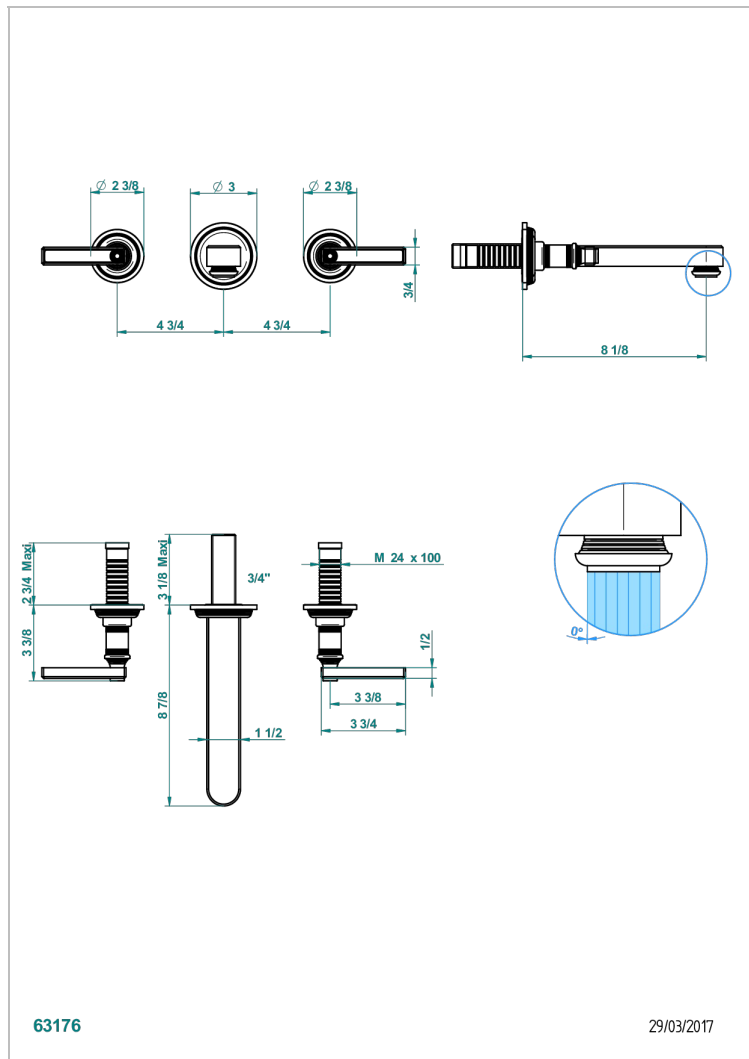

# WEST COAST WHITE ONYX WITH LEVER HANDLES

U9H-41SGB

Trim only for wall mounted 3-hole bath mixer

## CARACTERÍSTICAS

- West Coast White Onyx with lever handles
- Trim only for wall mounted 3-hole bath mixer

## PRODUCTOS RELACIONADOS

- Ref. G00-40AM/US Partie à encastrier pour mélangeur mural - version manettes- standard américain