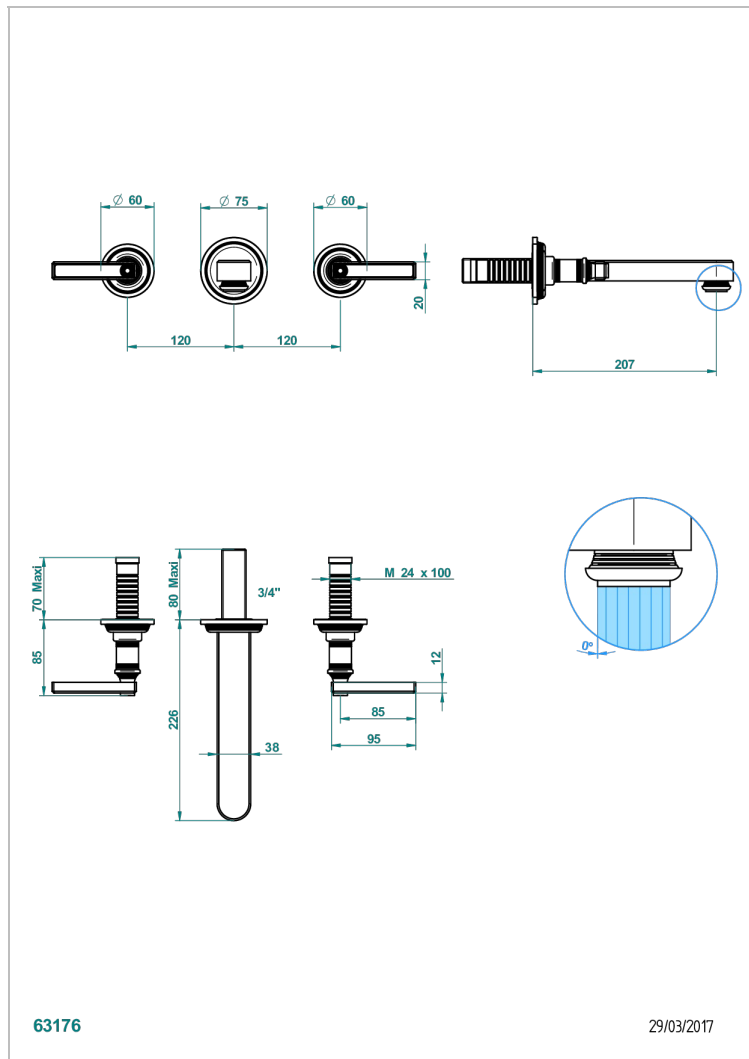

# WEST COAST WHITE ONYX WITH LEVER HANDLES

U9H-41SGB

THG<sup>®</sup>  
PARIS

Trim only for wall mounted 3-hole bath mixer

## CHARACTERISTIC

- West Coast White Onyx with lever handles
- Trim only for wall mounted 3-hole bath mixer

## RELATED SKU'S

- Ref. G00-40AC Rough parts for wall mounted 3 hole mixer, cross handle version
- Ref. G00-40AM Rough parts for wall mounted 3 hole mixer, lever handle version