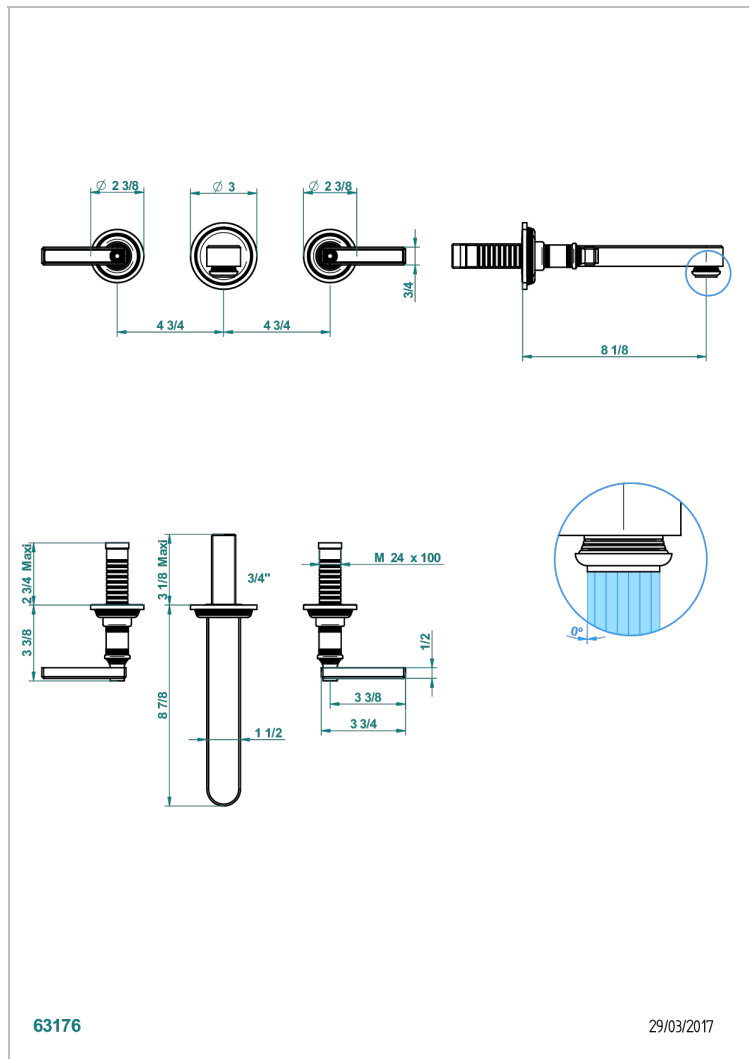

WEST COAST WHITE ONYX WITH LEVER HANDLES

U9H-41SGB

Trim only for wall mounted 3-hole bath mixer

63176

29/03/2017

CHARACTERISTIC

- West Coast White Onyx with lever handles
- Trim only for wall mounted 3-hole bath mixer

RELATED SKU'S

- Ref. G00-40AC Rough parts for wall mounted 3 hole mixer, cross handle version
- Ref. G00-40AM Rough parts for wall mounted 3 hole mixer, lever handle version

AVAILABLE FINITIONS

Antique nickel - H28
Black ceram - D30
Blush PVD - H62
Brass color PVD - H49
Brown bronze color PVD - F33
Gold color PVD - H52