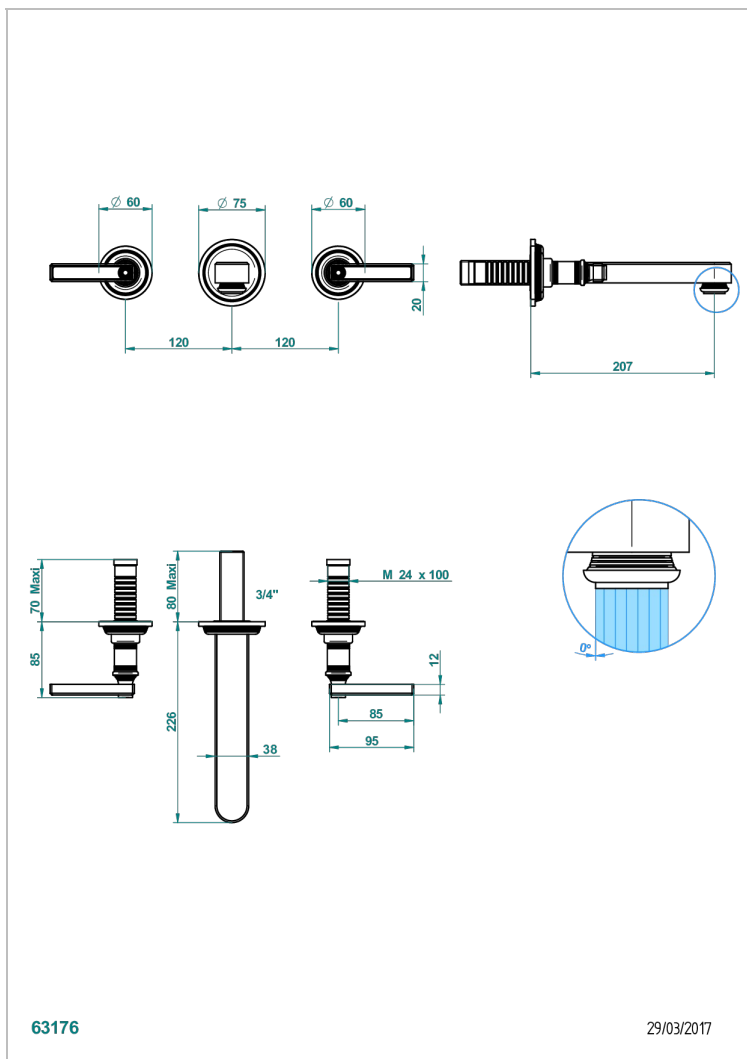

WEST COAST WHITE ONYX WITH LEVER HANDLES

U9H-41SGB

Trim only for wall mounted 3-hole bath mixer

THG[®]
PARIS

63176

29/03/2017

CARACTERÍSTICAS

- West Coast White Onyx with lever handles
- Trim only for wall mounted 3-hole bath mixer

PRODUCTOS RELACIONADOS

- Ref. G00-40AC Rough parts for wall mounted 3 hole mixer, cross handle version
- Ref. G00-40AM Rough parts for wall mounted 3 hole mixer, lever handle version

ACABADOS DISPONIBLES