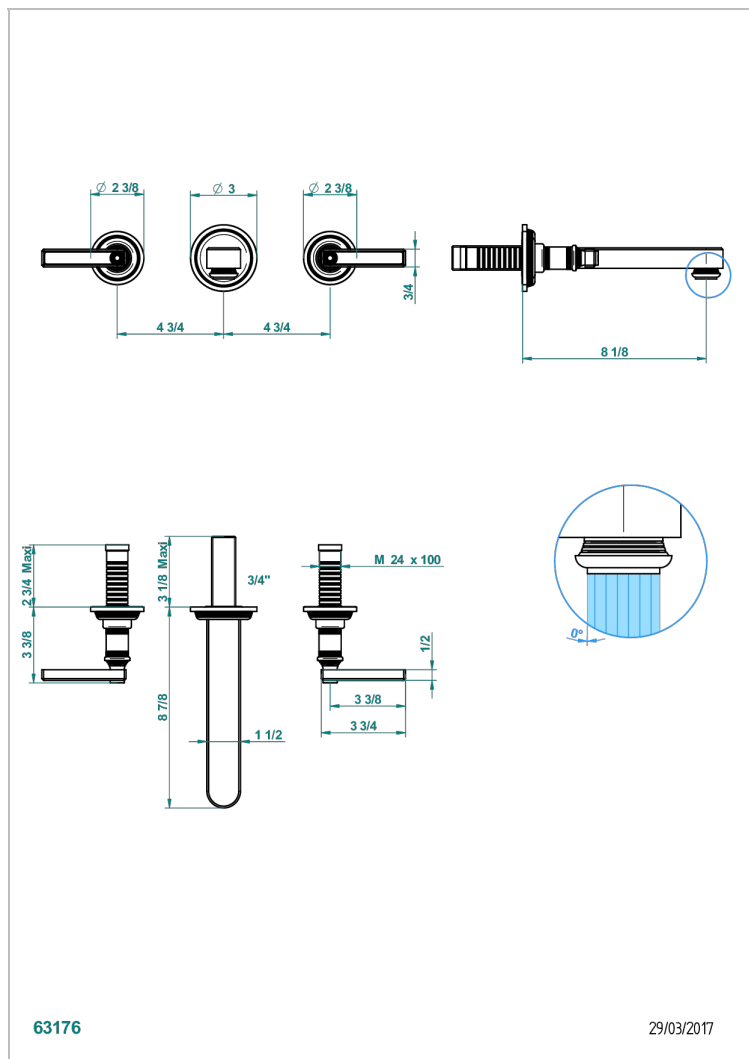

WEST COAST WHITE ONYX WITH LEVER HANDLES

U9H-41SGB

Trim only for wall mounted 3-hole bath mixer

THG[®]
PARIS

CARACTERÍSTICAS

- West Coast White Onyx with lever handles
- Trim only for wall mounted 3-hole bath mixer

PRODUCTOS RELACIONADOS

- Ref. G00-40AC Rough parts for wall mounted 3 hole mixer, cross handle version
- Ref. G00-40AM Rough parts for wall mounted 3 hole mixer, lever handle version

ACABADOS DISPONIBLES