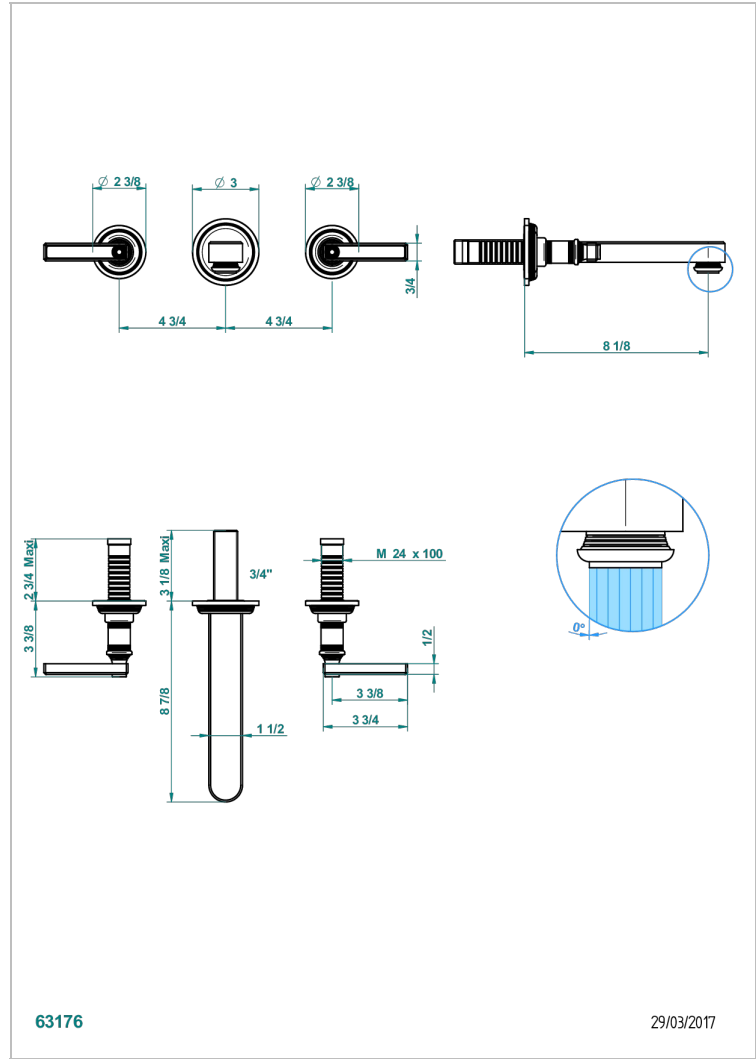

WEST COAST WHITE ONYX WITH LEVER HANDLES

U9H-41SGB

Trim only for wall mounted 3-hole bath mixer

63176

29/03/2017

CHARACTERISTIC

- West Coast White Onyx with lever handles
- Trim only for wall mounted 3-hole bath mixer

RELATED SKU'S

- Ref. G00-40AC Rough parts for wall mounted 3 hole mixer, cross handle version
- Ref. G00-40AM Rough parts for wall mounted 3 hole mixer, lever handle version

AVAILABLE FINITIONS

Antique nickel - H28
Black ceram - D30
Blush PVD - H62
Brass color PVD - H49
Brown bronze color PVD - F33
Gold color PVD - H52