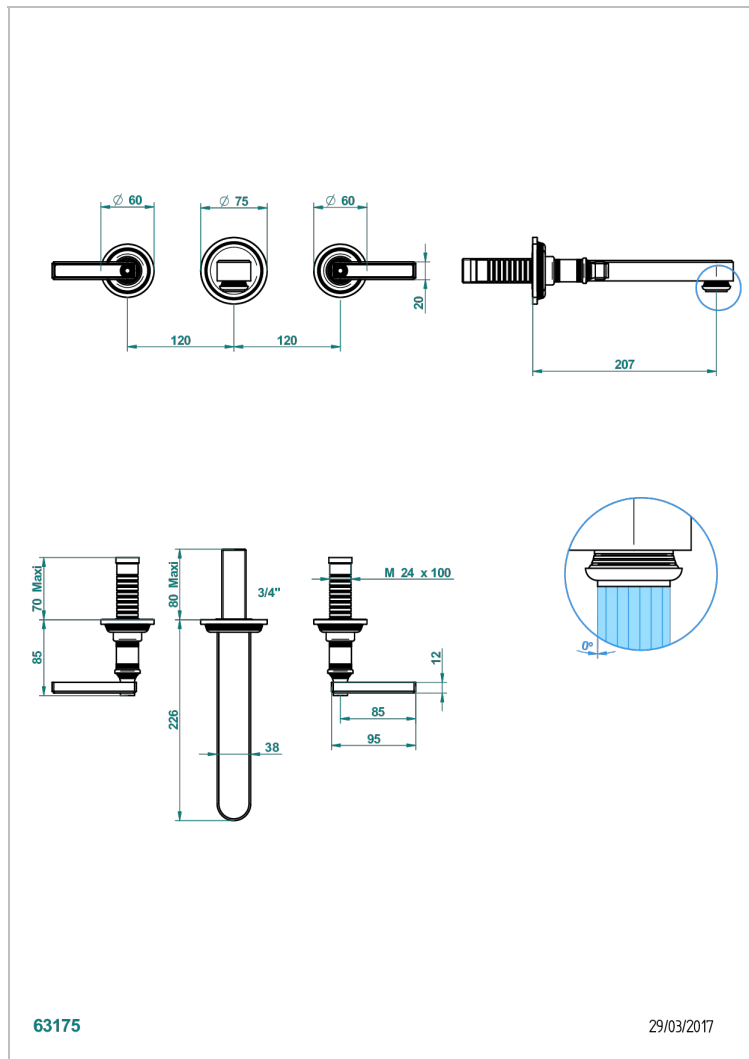

WEST COAST BLACK ONYX WITH LEVER HANDLES

U9F-41SGB

Trim for wall mounted 3-hole bath set only

CHARACTERISTIC

- West Coast Black Onyx with lever handles
- Trim for wall mounted 3-hole bath set only

RELATED SKU'S

- Ref. G00-40AM/US Rough parts for wall set (one counter clockwise and one clockwise cartridges)

AVAILABLE FINITIONS

Black ceram - D30
Blush PVD - H62
Brass color PVD - H49
Brown bronze color PVD - F33
Chrome polished - A02
Copper antique matt, coated - H07