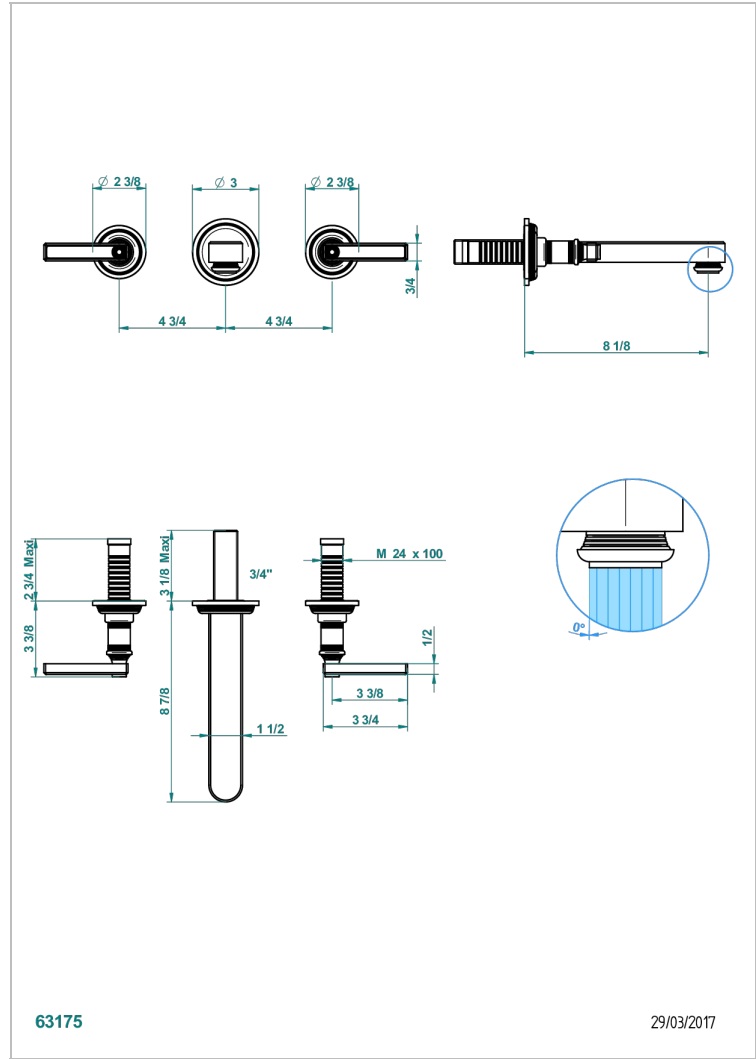

WEST COAST BLACK ONYX WITH LEVER HANDLES

U9F-41SGB

Trim for wall mounted 3-hole bath set only

63175

29/03/2017

CHARACTERISTIC

- West Coast Black Onyx with lever handles
- Trim for wall mounted 3-hole bath set only

RELATED SKU'S

- Ref. G00-40AM/US Rough parts for wall set (one counter clockwise and one clockwise cartridges)

AVAILABLE FINITIONS

Black ceram - D30
Blush PVD - H62
Brass color PVD - H49
Brown bronze color PVD - F33
Chrome polished - A02
Copper antique matt, coated - H07