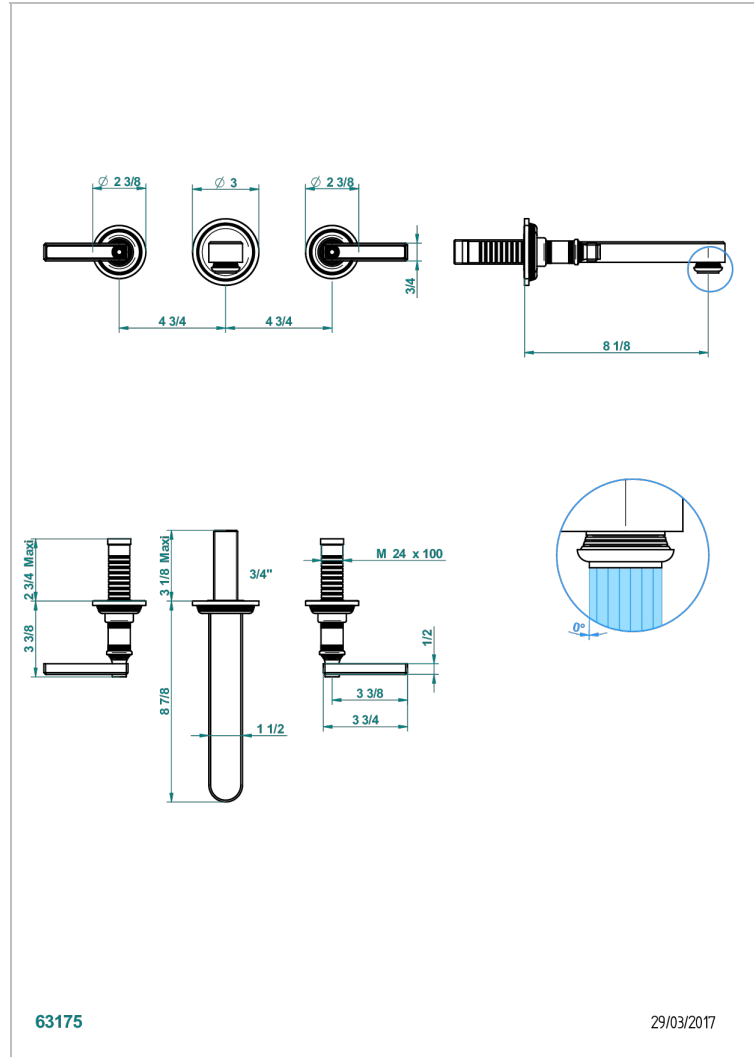

WEST COAST BLACK ONYX WITH LEVER

U9F-41SGB

Trim only for wall mounted 3-hole bath mixer

63175

29/03/2017

CHARACTERISTIC

- West Coast Black Onyx with lever
- Trim only for wall mounted 3-hole bath mixer

RELATED SKU'S

- Ref. G00-40AC Rough parts for wall mounted 3 hole mixer, cross handle version
- Ref. G00-40AM Rough parts for wall mounted 3 hole mixer, lever handle version

AVAILABLE FINITIONS

Antique nickel - H28
Black ceram - D30
Blush PVD - H62
Brass color PVD - H49
Brown bronze color PVD - F33
Gold color PVD - H52