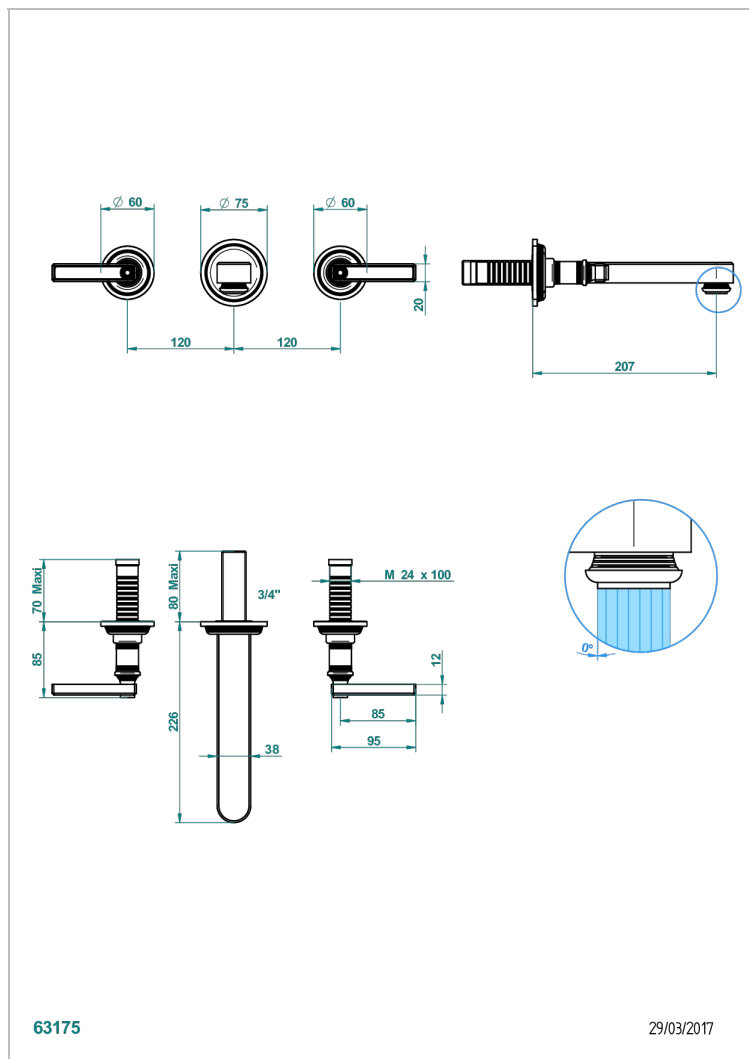

# WEST COAST BLACK ONYX WITH LEVER

U9F-41SGB

Trim only for wall mounted 3-hole bath mixer

THG<sup>®</sup>  
PARIS

## CARACTERÍSTICAS

- West Coast Black Onyx with lever
- Trim only for wall mounted 3-hole bath mixer

## PRODUCTOS RELACIONADOS

- Ref. G00-40AC Rough parts for wall mounted 3 hole mixer, cross handle version
- Ref. G00-40AM Rough parts for wall mounted 3 hole mixer, lever handle version