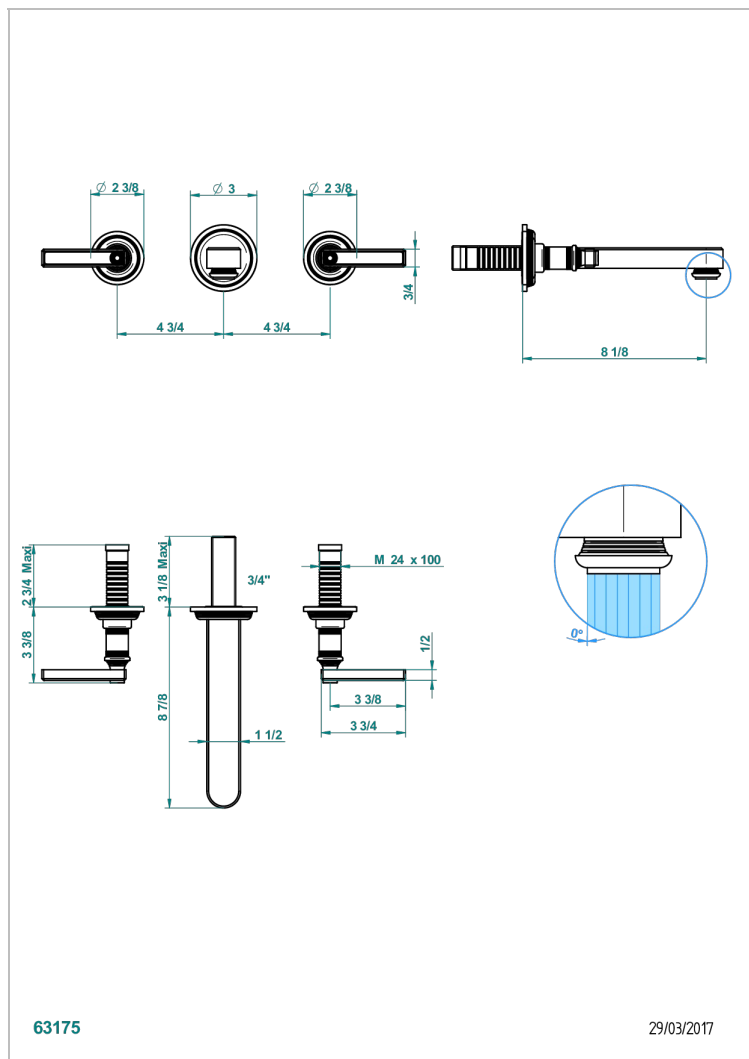

# WEST COAST BLACK ONYX WITH LEVER

U9F-41SGB

Trim only for wall mounted 3-hole bath mixer

THG<sup>®</sup>  
PARIS

## CARACTERÍSTICAS

- West Coast Black Onyx with lever
- Trim only for wall mounted 3-hole bath mixer

## PRODUCTOS RELACIONADOS

- Ref. G00-40AC Rough parts for wall mounted 3 hole mixer, cross handle version
- Ref. G00-40AM Rough parts for wall mounted 3 hole mixer, lever handle version