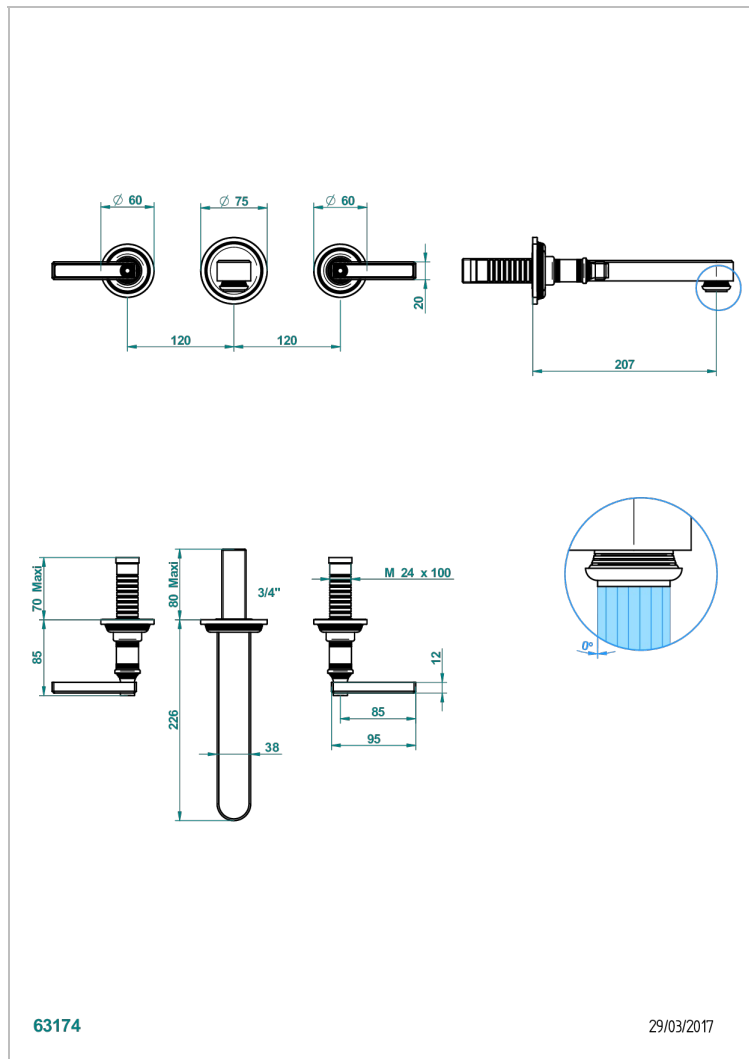

# WEST COAST METAL WITH LEVER

U9B-41SGB

Trim only for wall mounted 3-hole bath mixer

THG<sup>®</sup>  
PARIS

## CARACTERÍSTICAS

- West Coast Metal with lever
- Trim only for wall mounted 3-hole bath mixer

## PRODUCTOS RELACIONADOS

- Ref. G00-40AC Rough parts for wall mounted 3 hole mixer, cross handle version
- Ref. G00-40AM Rough parts for wall mounted 3 hole mixer, lever handle version