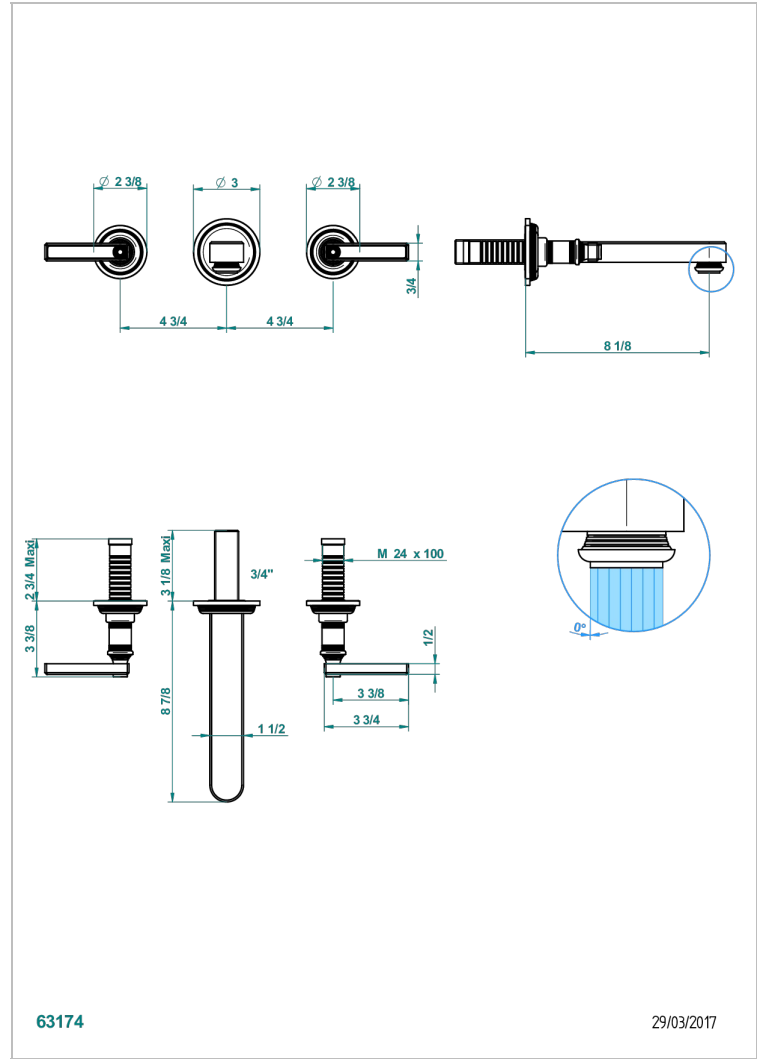

WEST COAST METAL WITH LEVER

U9B-41SGB

Trim only for wall mounted 3-hole bath mixer

THG[®]
PARIS

CARACTERÍSTICAS

- West Coast Metal with lever
- Trim only for wall mounted 3-hole bath mixer

PRODUCTOS RELACIONADOS

- Ref. G00-40AC Rough parts for wall mounted 3 hole mixer, cross handle version
- Ref. G00-40AM Rough parts for wall mounted 3 hole mixer, lever handle version

ACABADOS DISPONIBLES

Bronce claro - D01
Cerámica negra mate - D30
Cobre viejo mate - H07
Cromo - A02
Cromo mate - C02
Dorado - F01