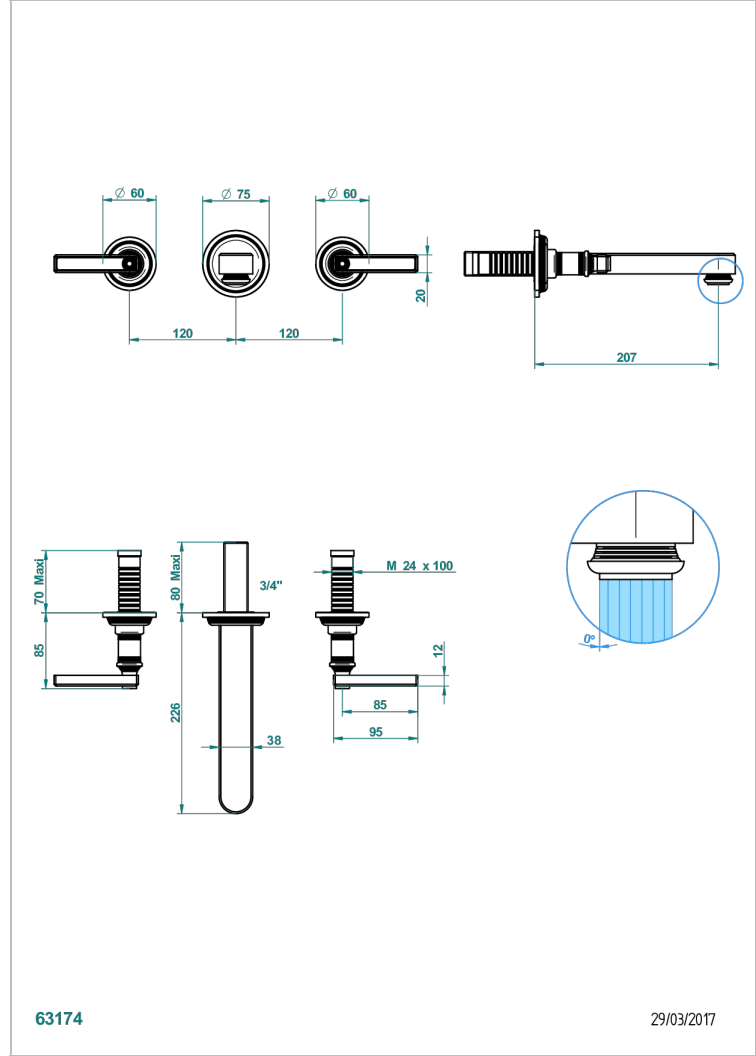

# WEST COAST METAL WITH LEVER

U9B-41SGB

Trim only for wall mounted 3-hole bath mixer

THG<sup>®</sup>  
PARIS

## CARACTERÍSTICAS

- West Coast Metal with lever
- Trim only for wall mounted 3-hole bath mixer

## PRODUCTOS RELACIONADOS

- Ref. G00-40AC Rough parts for wall mounted 3 hole mixer, cross handle version
- Ref. G00-40AM Rough parts for wall mounted 3 hole mixer, lever handle version