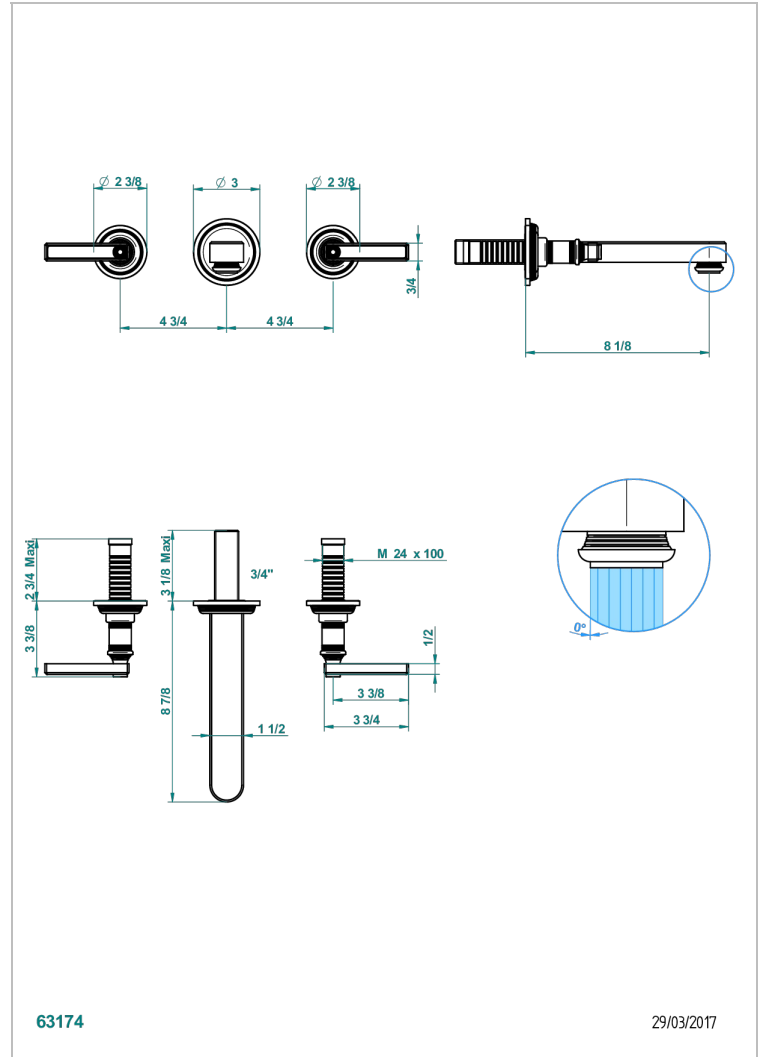

WEST COAST METAL WITH LEVER

U9B-41SGB

Trim only for wall mounted 3-hole bath mixer

THG[®]
PARIS

63174

29/03/2017

CARACTERÍSTICAS

- West Coast Metal with lever
- Trim only for wall mounted 3-hole bath mixer

PRODUCTOS RELACIONADOS

- Ref. G00-40AC Rough parts for wall mounted 3 hole mixer, cross handle version
- Ref. G00-40AM Rough parts for wall mounted 3 hole mixer, lever handle version

ACABADOS DISPONIBLES