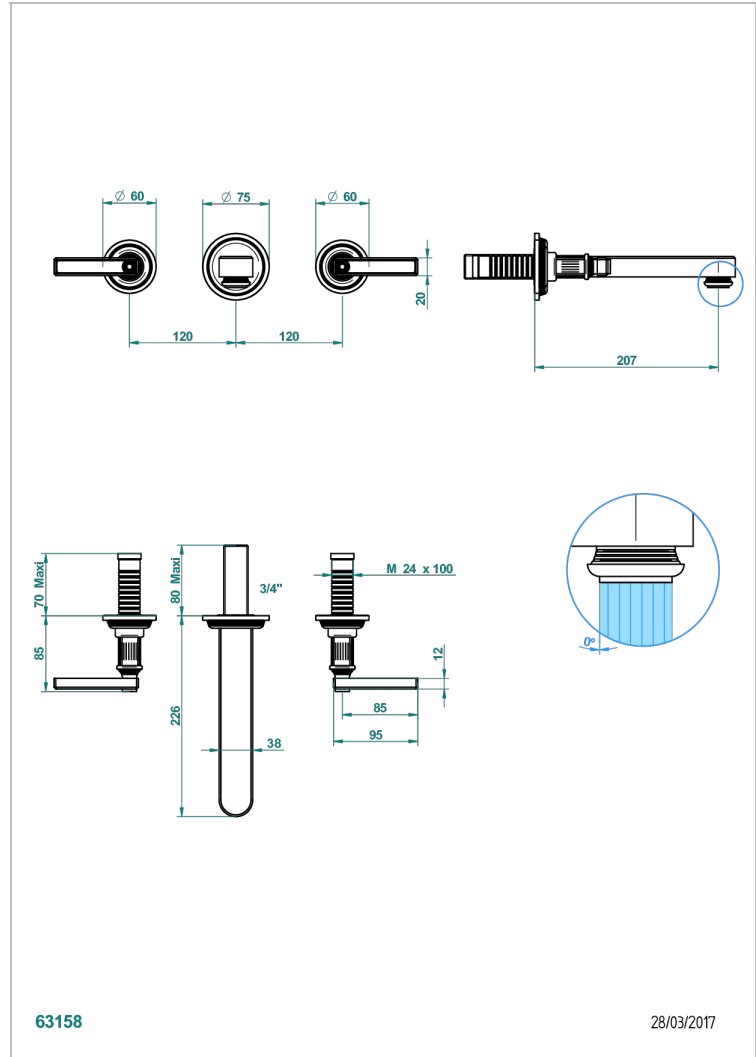

GRAND CENTRAL WHITE ONYX WITH LEVER HANDLES

U9S-40SGBUS

Trim for wall mounted 3-hole lavatory set only

63158

28/03/2017

CHARACTERISTIC

- Grand central White Onyx with lever handles
- Trim for wall mounted 3-hole lavatory set only

RELATED SKU'S

- Ref. G00-40AM/US Rough parts for wall set (one counter clockwise and one clockwise cartridges)

AVAILABLE FINITIONS

Black ceram - D30
 Blush PVD - H62
 Brass color PVD - H49
 Brown bronze color PVD - F33
 Chrome polished - A02
 Copper antique matt, coated - H07