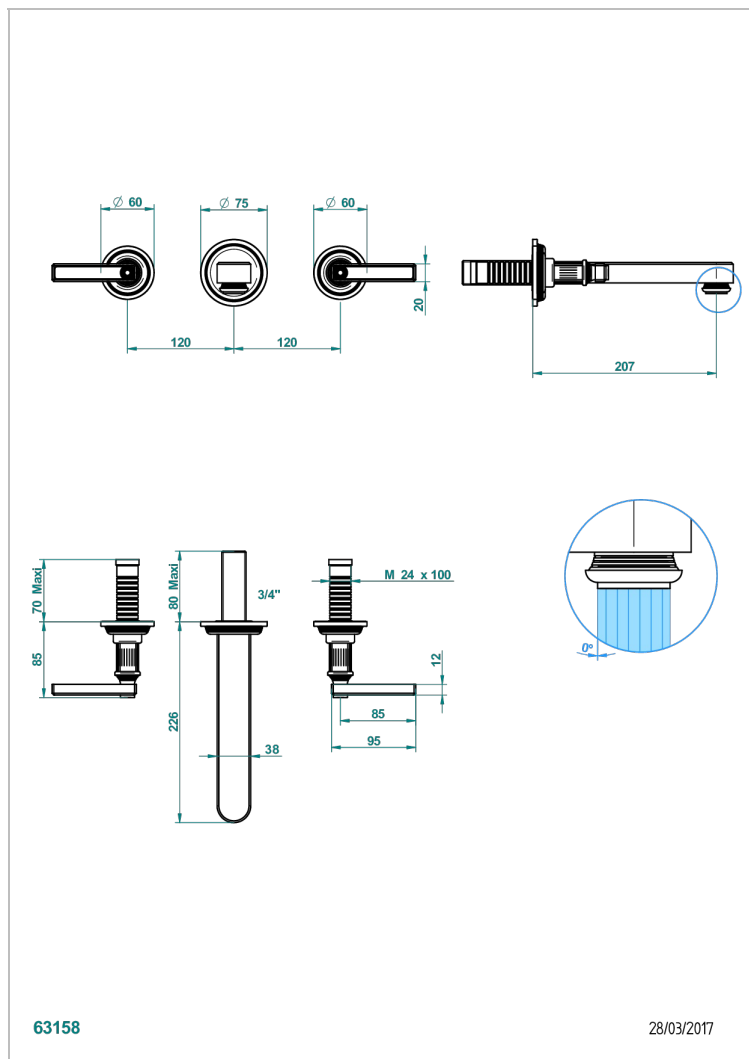

# GRAND CENTRAL WHITE ONYX WITH LEVER HANDLES

U9S-40SGB

Trim only for wall mounted 3-hole basin mixer

63158

28/03/2017

## CHARACTERISTIC

- Grand central White Onyx with lever handles
- Trim only for wall mounted 3-hole basin mixer

## RELATED SKU'S

- Ref. G00-40AC Rough parts for wall mounted 3 hole mixer, cross handle version
- Ref. G00-40AM Rough parts for wall mounted 3 hole mixer, lever handle version