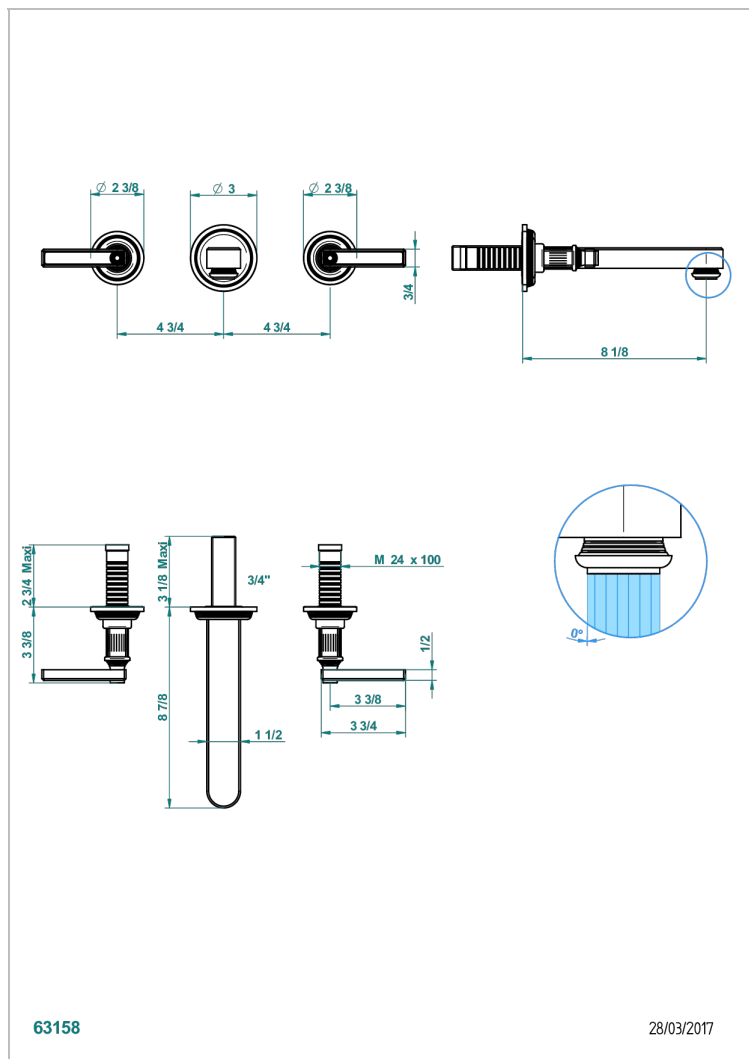

# GRAND CENTRAL WHITE ONYX WITH LEVER HANDLES

U9S-40SGB

Trim only for wall mounted 3-hole basin mixer

63158

28/03/2017

## CHARACTERISTIC

- Grand central White Onyx with lever handles
- Trim only for wall mounted 3-hole basin mixer

## RELATED SKU'S

- Ref. G00-40AC Rough parts for wall mounted 3 hole mixer, cross handle version
- Ref. G00-40AM Rough parts for wall mounted 3 hole mixer, lever handle version