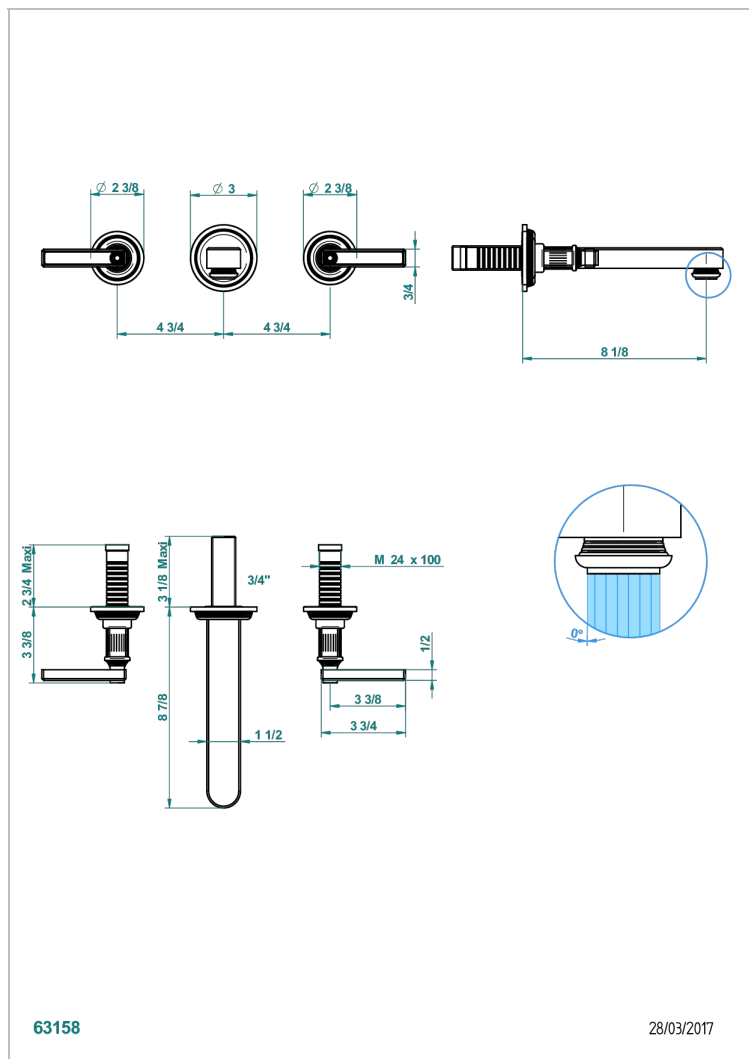

GRAND CENTRAL WHITE ONYX WITH LEVER HANDLES

U9S-40SGB

Trim only for wall mounted 3-hole basin mixer

CARACTERÍSTICAS

- Grand central White Onyx with lever handles
- Trim only for wall mounted 3-hole basin mixer

PRODUCTOS RELACIONADOS

- Ref. G00-40AC Rough parts for wall mounted 3 hole mixer, cross handle version
- Ref. G00-40AM Rough parts for wall mounted 3 hole mixer, lever handle version

ACABADOS DISPONIBLES