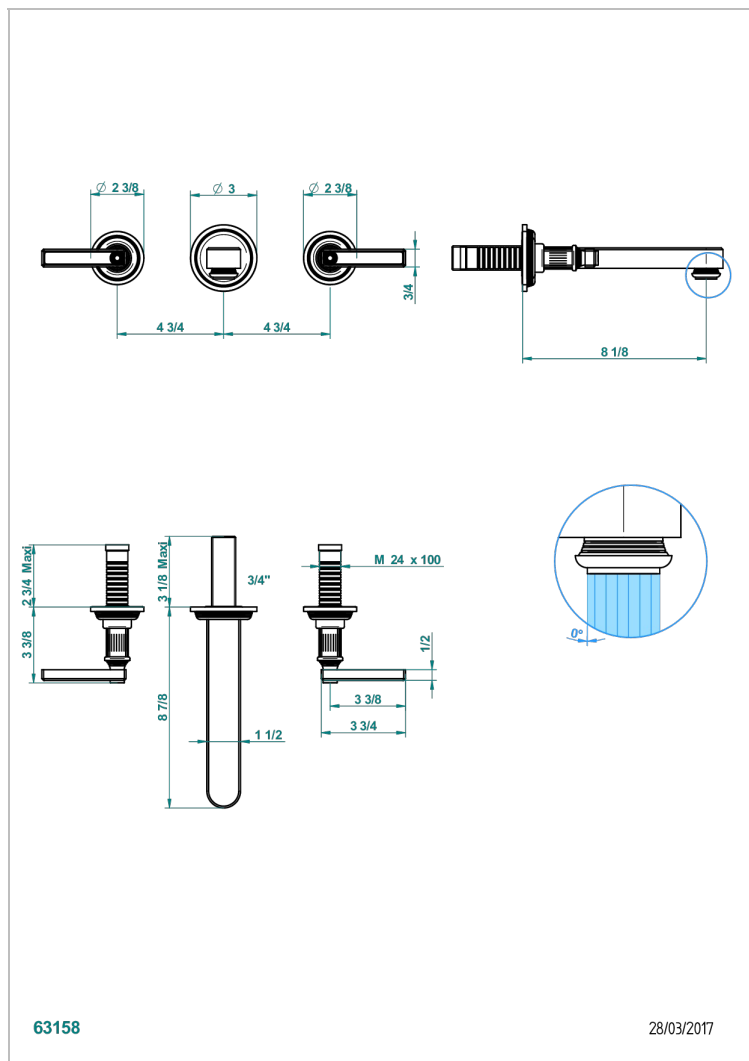

GRAND CENTRAL WHITE ONYX WITH LEVER HANDLES

U9S-40SGB

Trim only for wall mounted 3-hole basin mixer

63158

28/03/2017

CHARACTERISTIC

- Grand central White Onyx with lever handles
- Trim only for wall mounted 3-hole basin mixer

RELATED SKU'S

- Ref. G00-40AC Rough parts for wall mounted 3 hole mixer, cross handle version
- Ref. G00-40AM Rough parts for wall mounted 3 hole mixer, lever handle version

AVAILABLE FINITIONS

Antique nickel - H28
Black ceram - D30
Blush PVD - H62
Brass color PVD - H49
Brown bronze color PVD - F33
Gold color PVD - H52