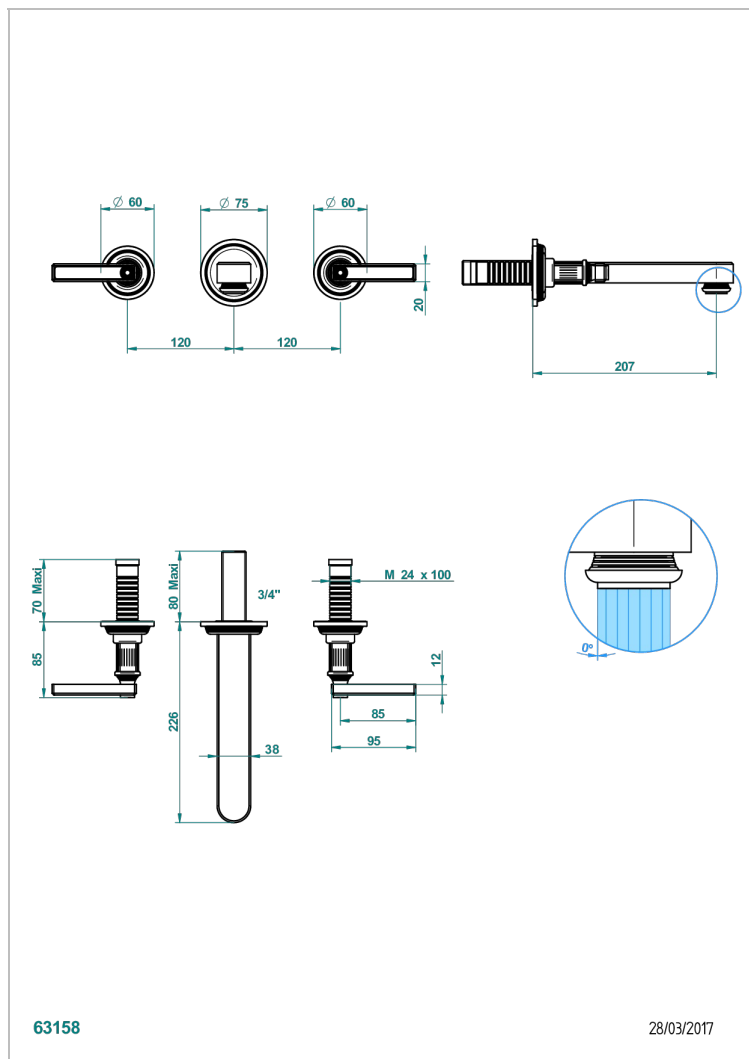

GRAND CENTRAL WHITE ONYX WITH LEVER HANDLES

U9S-40SGB

Trim only for wall mounted 3-hole basin mixer

63158

28/03/2017

CHARACTERISTIC

- Grand central White Onyx with lever handles
- Trim only for wall mounted 3-hole basin mixer

RELATED SKU'S

- Ref. G00-40AC Rough parts for wall mounted 3 hole mixer, cross handle version
- Ref. G00-40AM Rough parts for wall mounted 3 hole mixer, lever handle version

AVAILABLE FINITIONS

Antique nickel - H28
Black ceram - D30
Blush PVD - H62
Brass color PVD - H49
Brown bronze color PVD - F33
Gold color PVD - H52