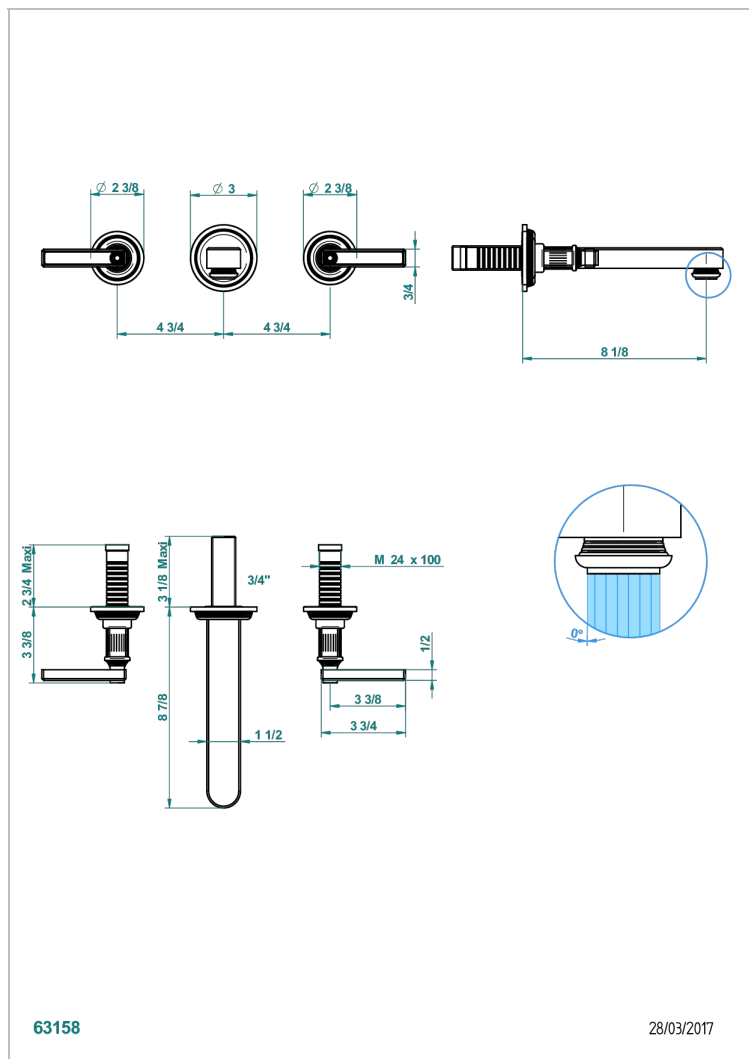

GRAND CENTRAL WHITE ONYX WITH LEVER HANDLES

U9S-40SGB

Trim only for wall mounted 3-hole basin mixer

CHARACTERISTIC

- Grand central White Onyx with lever handles
- Trim only for wall mounted 3-hole basin mixer

RELATED SKU'S

- Ref. G00-40AC Rough parts for wall mounted 3 hole mixer, cross handle version
- Ref. G00-40AM Rough parts for wall mounted 3 hole mixer, lever handle version

AVAILABLE FINITIONS

Antique nickel - H28
Black ceram - D30
Blush PVD - H62
Brass color PVD - H49
Brown bronze color PVD - F33
Gold color PVD - H52