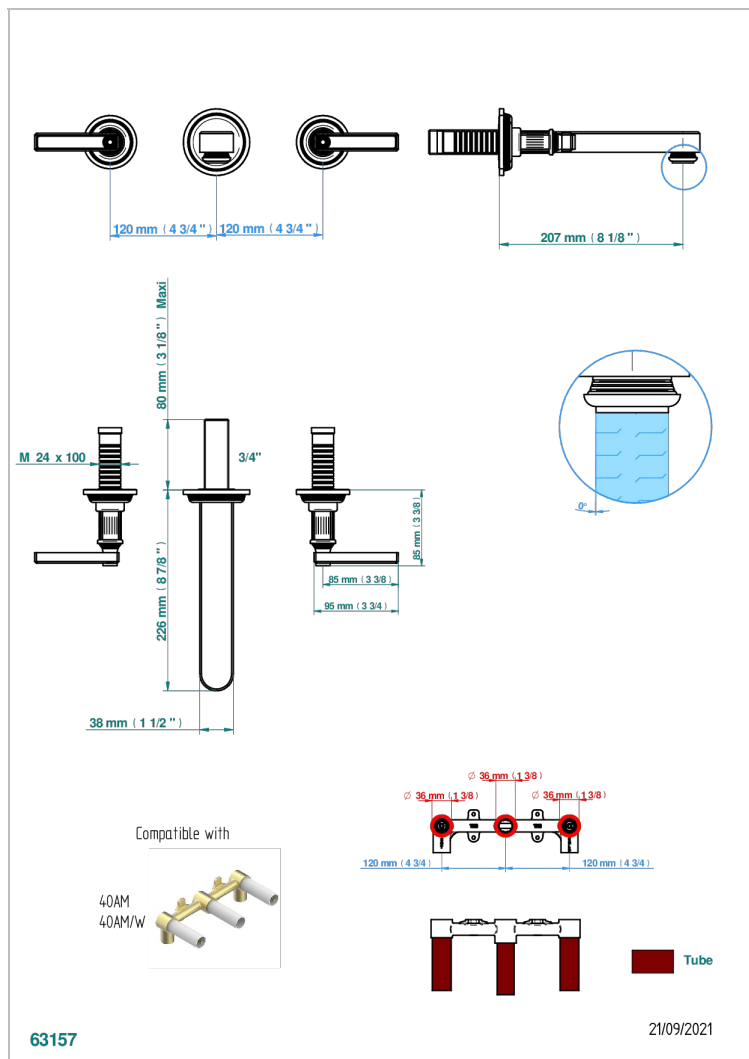

# GRAND CENTRAL BLACK ONYX WITH LEVER

U9N-40SGB

Trim only for wall mounted 3-hole basin mixer

## CARACTERÍSTICAS

- Grand central Black Onyx with lever
- Trim only for wall mounted 3-hole basin mixer

## PRODUCTOS RELACIONADOS

- Ref. G00-40AC Rough parts for wall mounted 3 hole mixer, cross handle version
- Ref. G00-40AM Rough parts for wall mounted 3 hole mixer, lever handle version