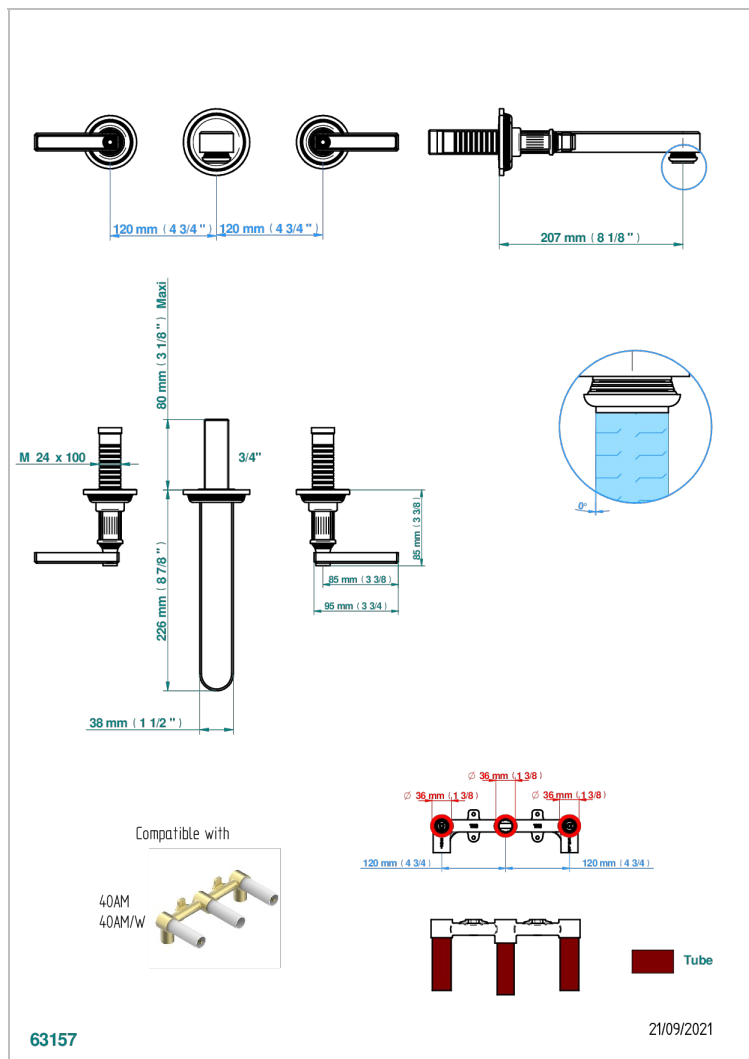

GRAND CENTRAL BLACK ONYX WITH LEVER

U9N-40SGB

Trim only for wall mounted 3-hole basin mixer

CARACTERÍSTICAS

- Grand central Black Onyx with lever
- Trim only for wall mounted 3-hole basin mixer

PRODUCTOS RELACIONADOS

- Ref. G00-40AC Rough parts for wall mounted 3 hole mixer, cross handle version
- Ref. G00-40AM Rough parts for wall mounted 3 hole mixer, lever handle version

ACABADOS DISPONIBLES

Bronce claro - D01
Cerámica negra mate - D30
Cobre viejo mate - H07
Cromo - A02
Cromo mate - C02
Dorado - F01