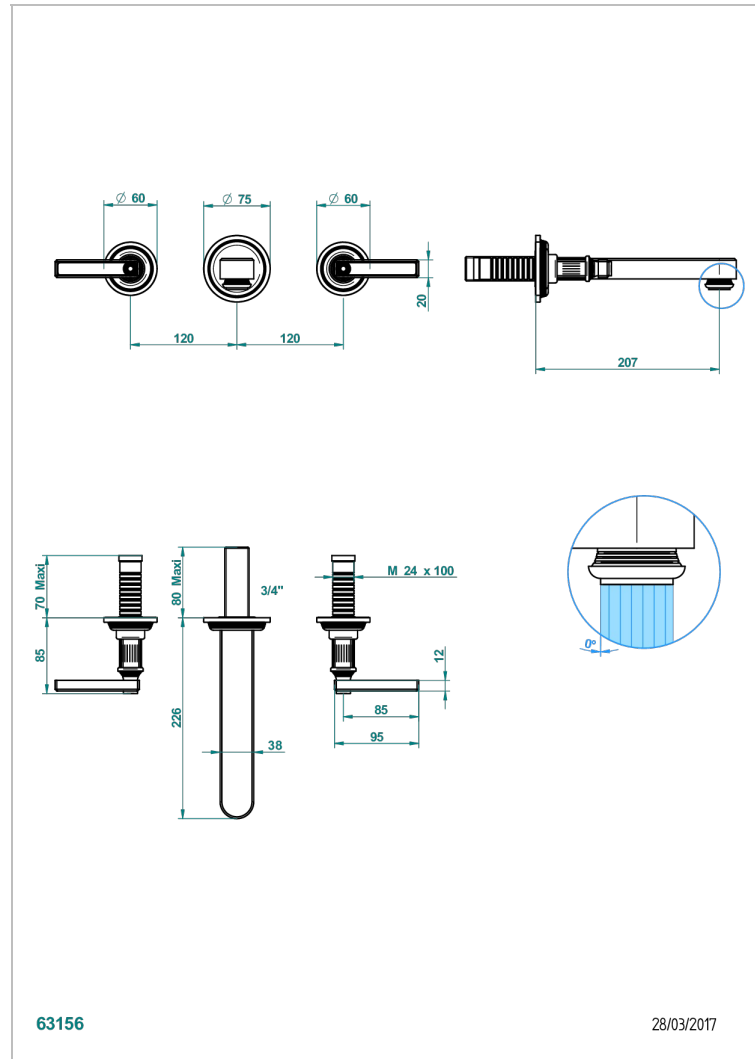

GRAND CENTRAL METAL WITH LEVER

U9L-40SGB

Trim only for wall mounted 3-hole basin mixer

THG[®]
PARIS

63156

28/03/2017

CARACTERÍSTICAS

- Grand central Metal with lever
- Trim only for wall mounted 3-hole basin mixer

PRODUCTOS RELACIONADOS

- Ref. G00-40AC Rough parts for wall mounted 3 hole mixer, cross handle version
- Ref. G00-40AM Rough parts for wall mounted 3 hole mixer, lever handle version

ACABADOS DISPONIBLES