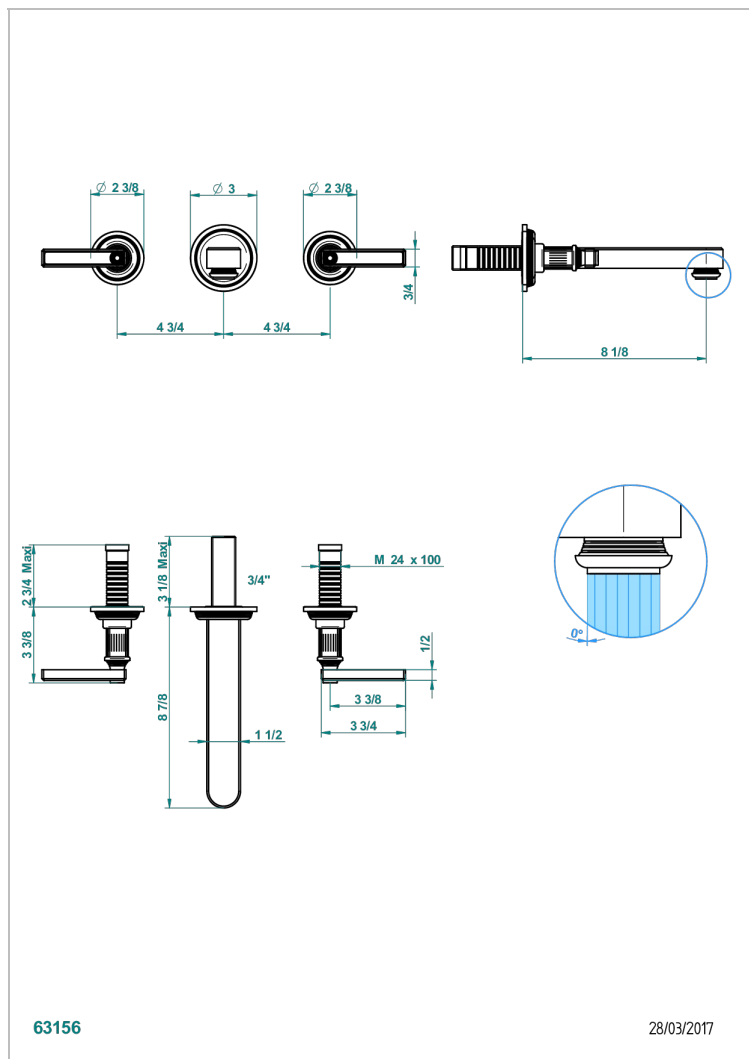

GRAND CENTRAL METAL WITH LEVER

U9L-40SGB

Trim only for wall mounted 3-hole basin mixer

THG[®]
PARIS

63156

28/03/2017

CARACTERÍSTICAS

- Grand central Metal with lever
- Trim only for wall mounted 3-hole basin mixer

PRODUCTOS RELACIONADOS

- Ref. G00-40AC Rough parts for wall mounted 3 hole mixer, cross handle version
- Ref. G00-40AM Rough parts for wall mounted 3 hole mixer, lever handle version

ACABADOS DISPONIBLES