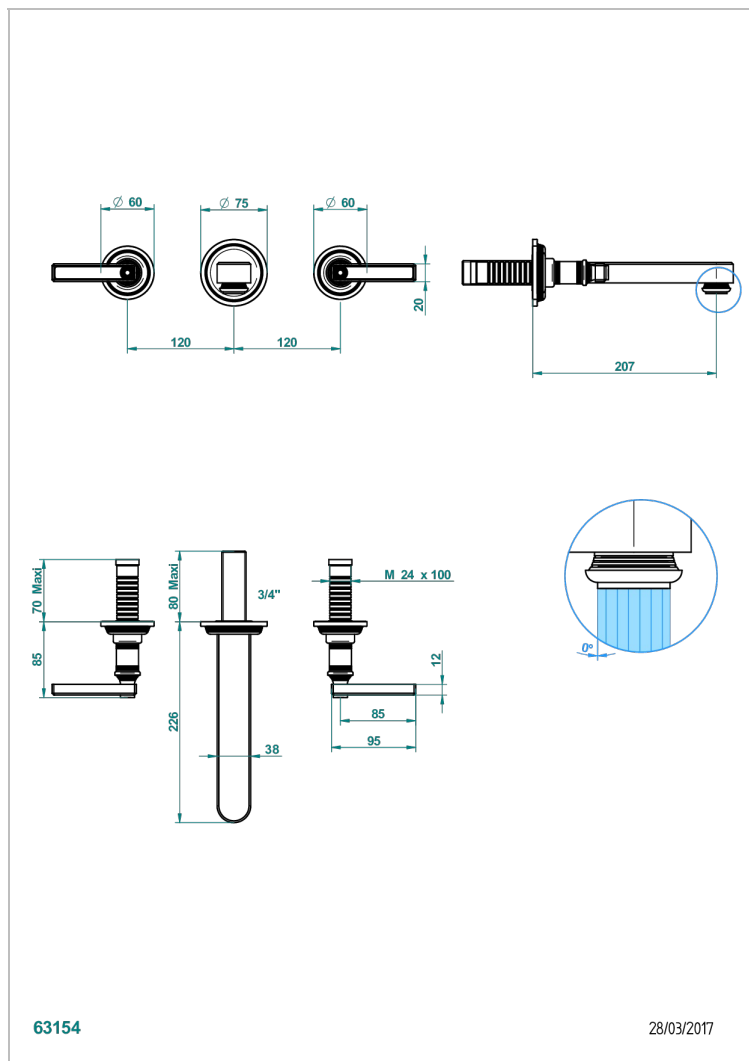

WEST COAST WHITE ONYX WITH LEVER HANDLES

U9H-40SGBUS

Trim for wall mounted 3-hole lavatory set only

CHARACTERISTIC

- West Coast White Onyx with lever handles
- Trim for wall mounted 3-hole lavatory set only

RELATED SKU'S

- Ref. G00-40AM/US Rough parts for wall set (one counter clockwise and one clockwise cartridges)

AVAILABLE FINITIONS

Black ceram - D30
Blush PVD - H62
Brass color PVD - H49
Brown bronze color PVD - F33
Chrome polished - A02
Copper antique matt, coated - H07