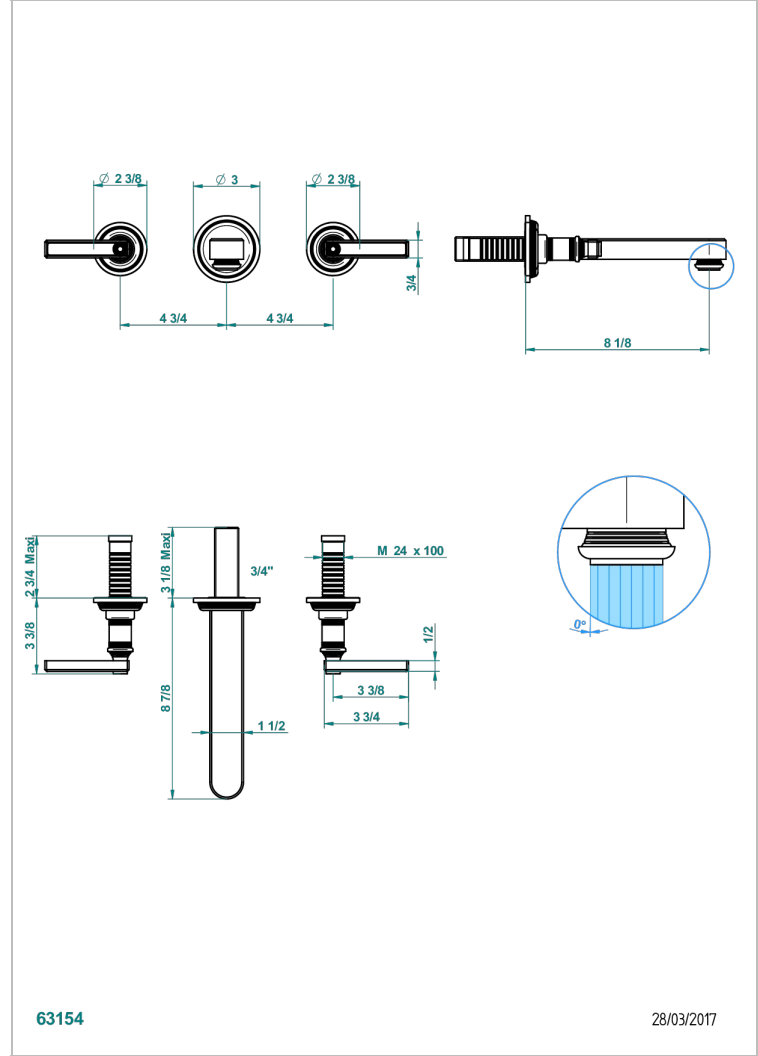

# WEST COAST WHITE ONYX WITH LEVER HANDLES

U9H-40SGBUS

Trim only for wall mounted 3 holes basin mixer

THG<sup>®</sup>  
PARIS

## CARACTERÍSTICAS

- West Coast White Onyx with lever handles
- Trim only for wall mounted 3 holes basin mixer

## PRODUCTOS RELACIONADOS

- Ref. G00-40AM/US Partie à encastrier pour mélangeur mural - version manettes- standard américain