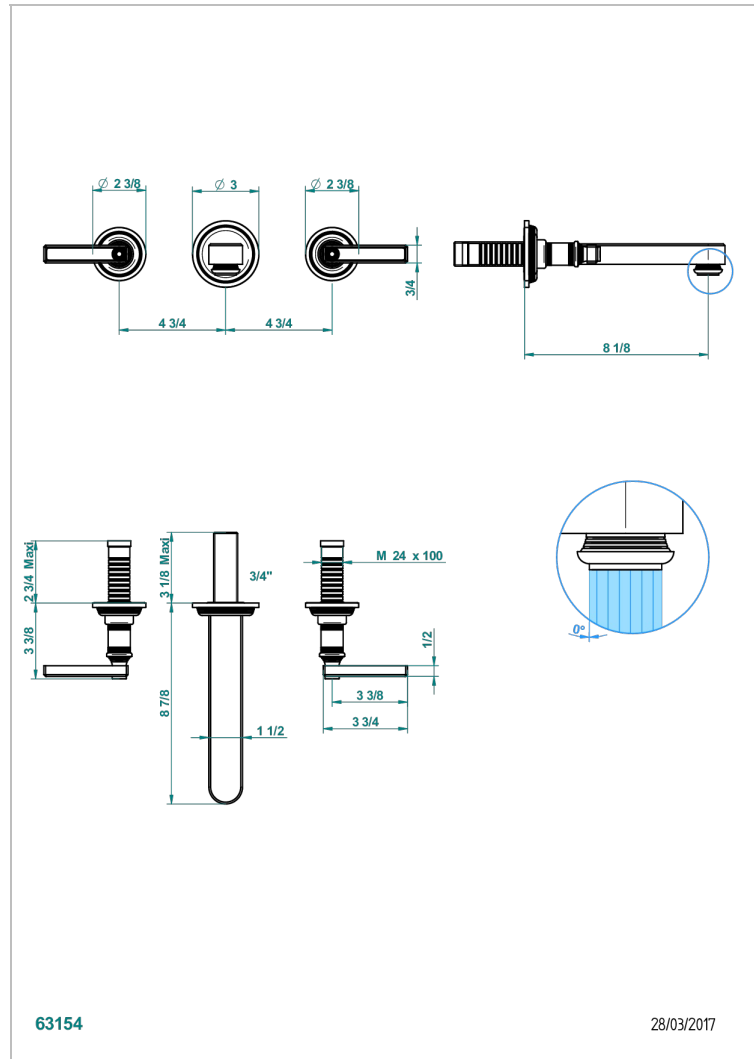

WEST COAST WHITE ONYX WITH LEVER HANDLES

U9H-40SGBUS

Trim for wall mounted 3-hole lavatory set only

CHARACTERISTIC

- West Coast White Onyx with lever handles
- Trim for wall mounted 3-hole lavatory set only

RELATED SKU'S

- Ref. G00-40AM/US Rough parts for wall set (one counter clockwise and one clockwise cartridges)

AVAILABLE FINITIONS

Black ceram - D30
Blush PVD - H62
Brass color PVD - H49
Brown bronze color PVD - F33
Chrome polished - A02
Copper antique matt, coated - H07