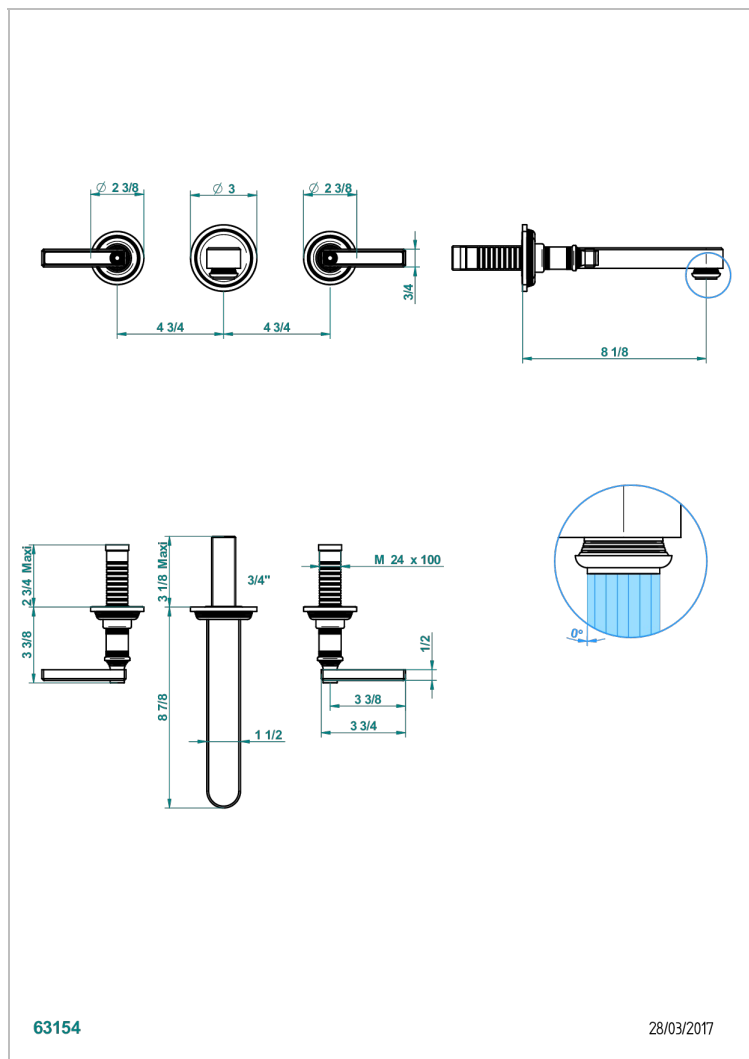

# WEST COAST WHITE ONYX WITH LEVER HANDLES

U9H-40SGB

Trim only for wall mounted 3-hole basin mixer

63154

28/03/2017

## CHARACTERISTIC

- West Coast White Onyx with lever handles
- Trim only for wall mounted 3-hole basin mixer

## RELATED SKU'S

- Ref. G00-40AC Rough parts for wall mounted 3 hole mixer, cross handle version
- Ref. G00-40AM Rough parts for wall mounted 3 hole mixer, lever handle version