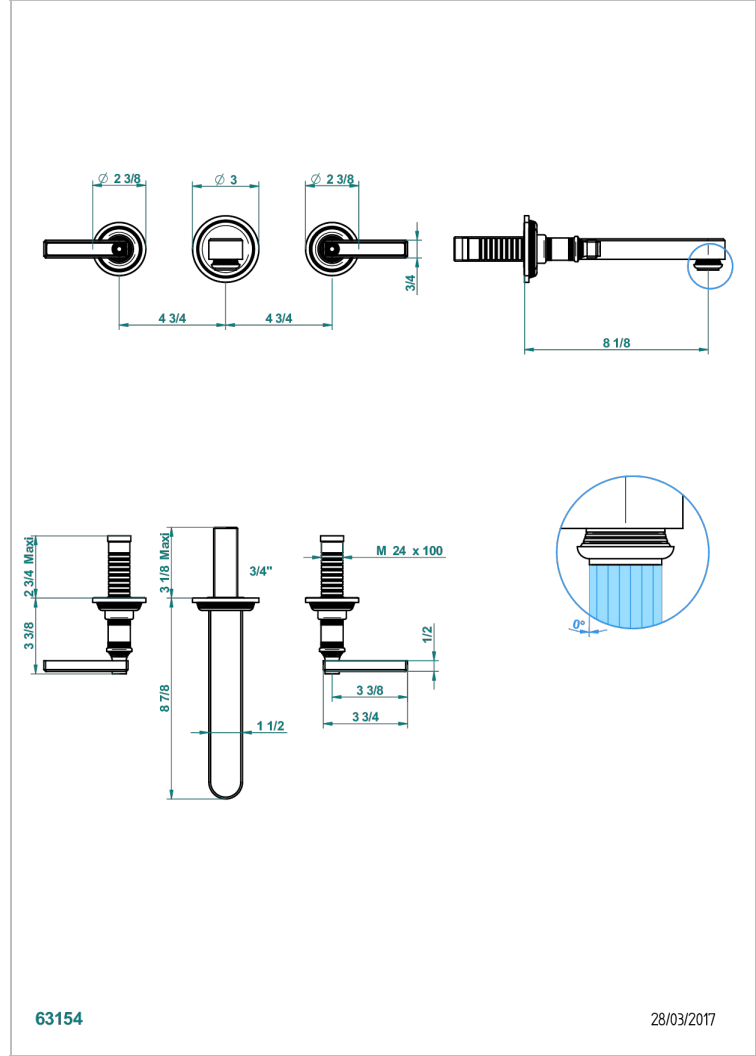

WEST COAST WHITE ONYX WITH LEVER HANDLES

U9H-40SGB

Trim only for wall mounted 3-hole basin mixer

THG[®]
PARIS

63154

28/03/2017

CARACTERÍSTICAS

- West Coast White Onyx with lever handles
- Trim only for wall mounted 3-hole basin mixer

PRODUCTOS RELACIONADOS

- Ref. G00-40AC Rough parts for wall mounted 3 hole mixer, cross handle version
- Ref. G00-40AM Rough parts for wall mounted 3 hole mixer, lever handle version

ACABADOS DISPONIBLES