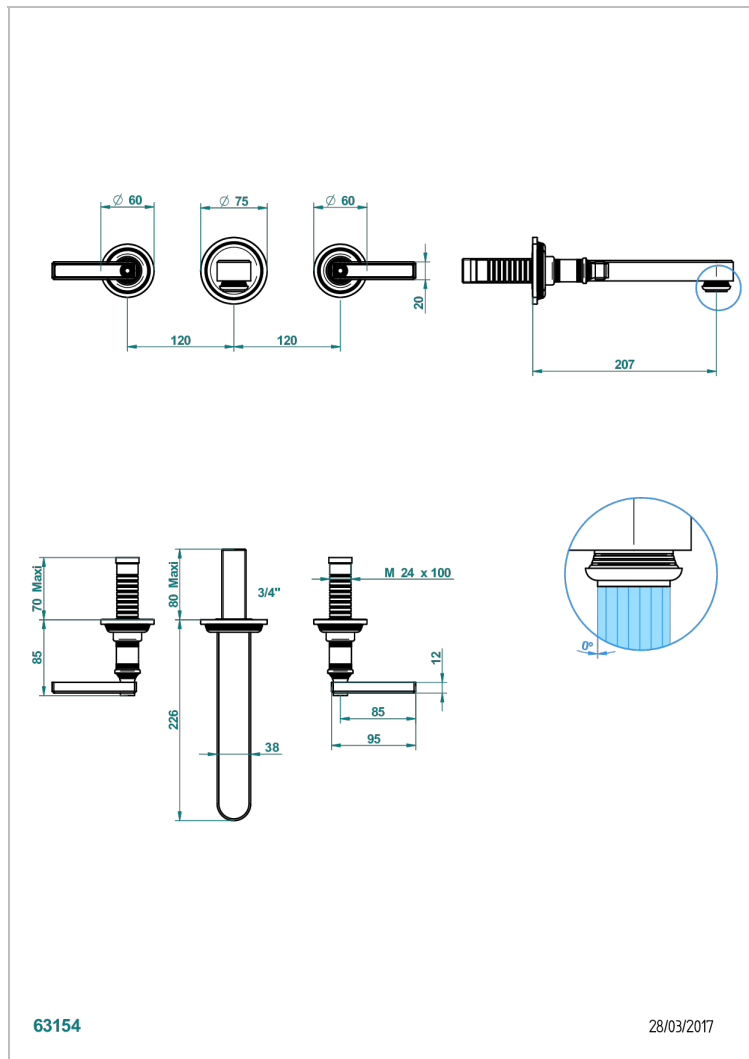

# WEST COAST WHITE ONYX WITH LEVER HANDLES

U9H-40SGB

Trim only for wall mounted 3-hole basin mixer

THG<sup>®</sup>  
PARIS

63154

28/03/2017

## CARACTERÍSTICAS

- West Coast White Onyx with lever handles
- Trim only for wall mounted 3-hole basin mixer

## PRODUCTOS RELACIONADOS

- Ref. G00-40AC Rough parts for wall mounted 3 hole mixer, cross handle version
- Ref. G00-40AM Rough parts for wall mounted 3 hole mixer, lever handle version