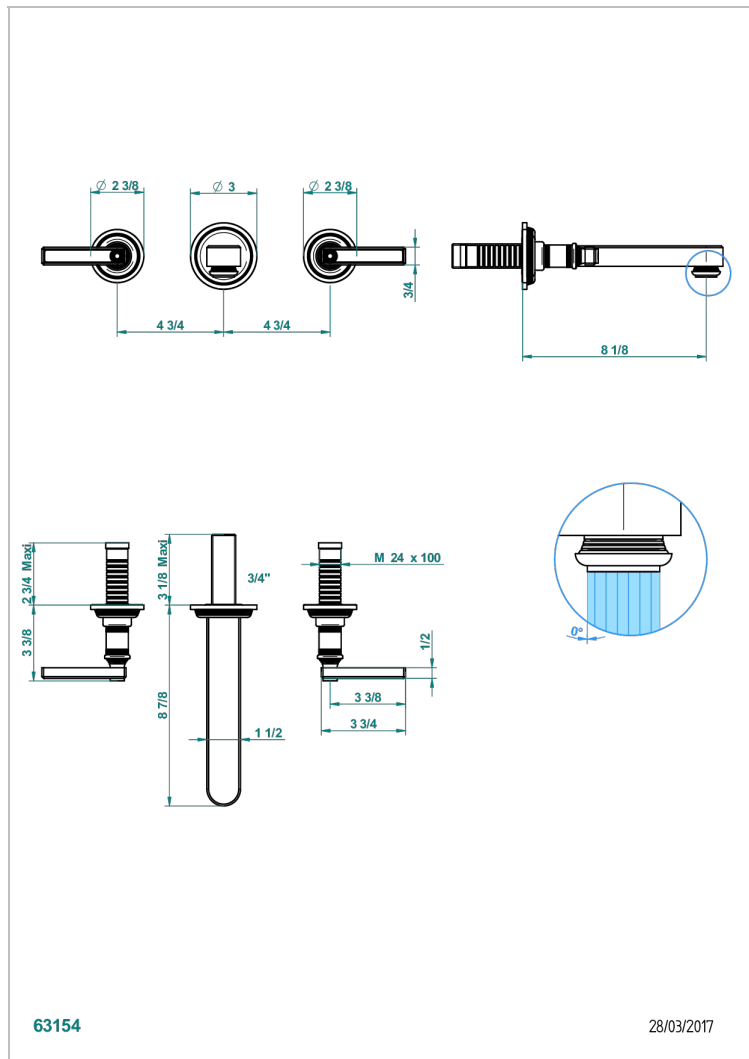

WEST COAST WHITE ONYX WITH LEVER HANDLES

U9H-40SGB

Trim only for wall mounted 3-hole basin mixer

THG[®]
PARIS

CARACTERÍSTICAS

- West Coast White Onyx with lever handles
- Trim only for wall mounted 3-hole basin mixer

PRODUCTOS RELACIONADOS

- Ref. G00-40AC Rough parts for wall mounted 3 hole mixer, cross handle version
- Ref. G00-40AM Rough parts for wall mounted 3 hole mixer, lever handle version

ACABADOS DISPONIBLES