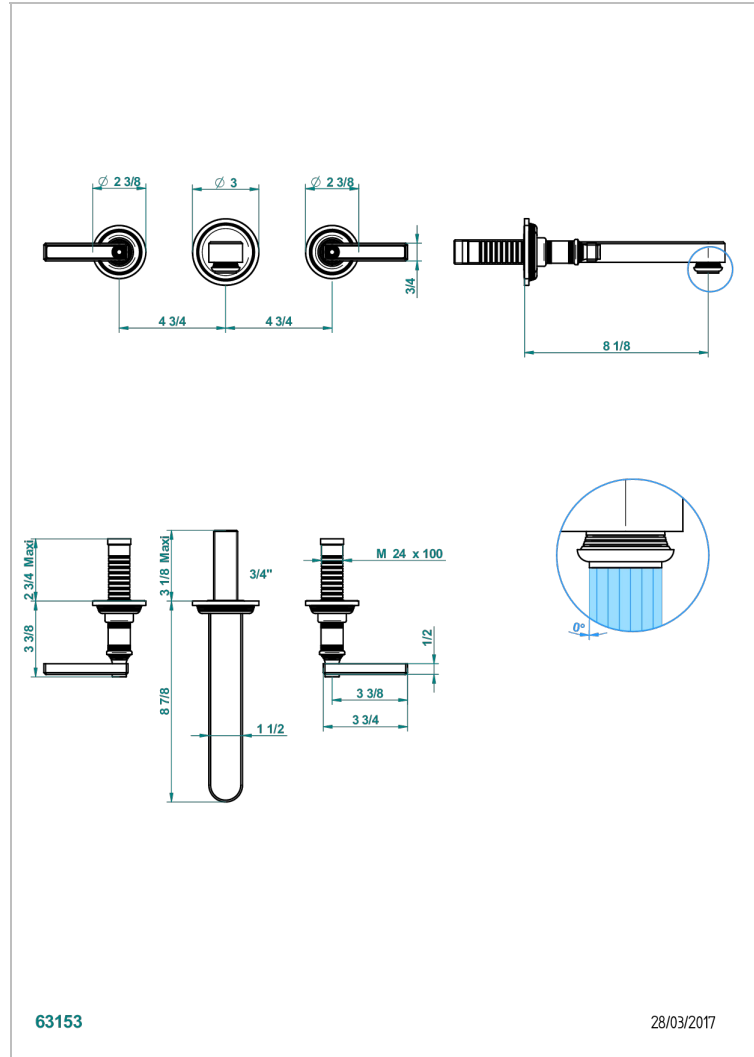

WEST COAST BLACK ONYX WITH LEVER HANDLES

U9F-40SGBUS

Trim for wall mounted 3-hole lavatory set only

CHARACTERISTIC

- West Coast Black Onyx with lever handles
- Trim for wall mounted 3-hole lavatory set only

RELATED SKU'S

- Ref. G00-40AM/US Rough parts for wall set (one counter clockwise and one clockwise cartridges)

AVAILABLE FINITIONS

Black ceram - D30
Blush PVD - H62
Brass color PVD - H49
Brown bronze color PVD - F33
Chrome polished - A02
Copper antique matt, coated - H07