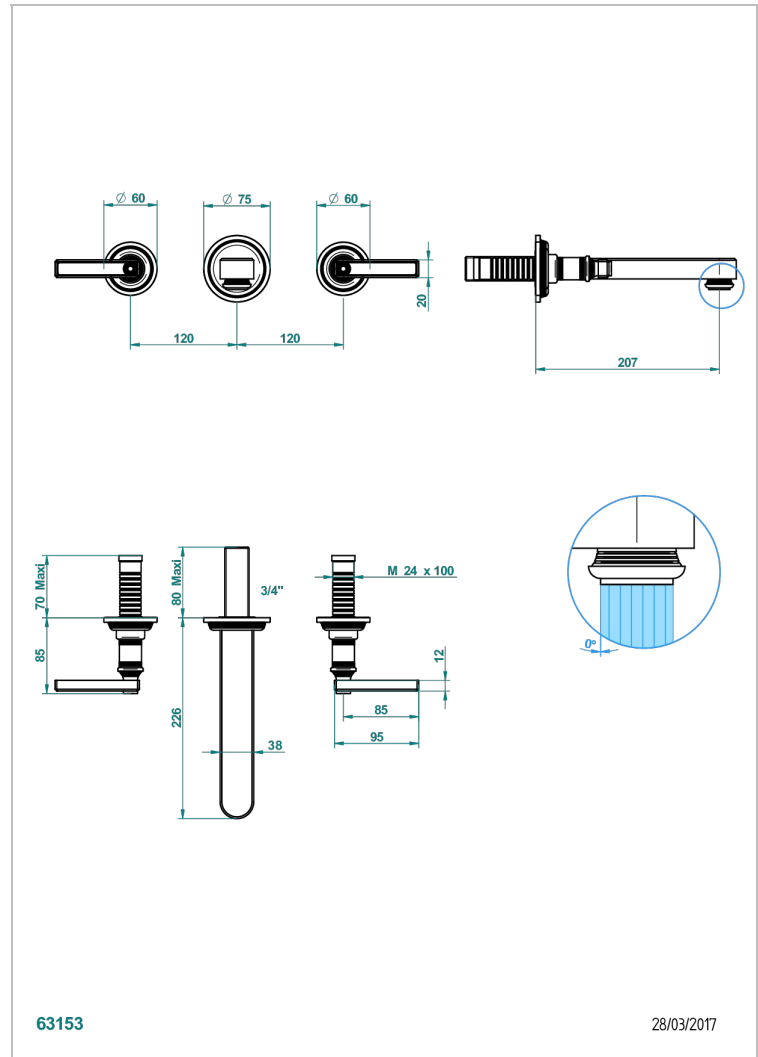

WEST COAST BLACK ONYX WITH LEVER

U9F-40SGB

Trim only for wall mounted 3-hole basin mixer

THG[®]
PARIS

CARACTERÍSTICAS

- West Coast Black Onyx with lever
- Trim only for wall mounted 3-hole basin mixer

PRODUCTOS RELACIONADOS

- Ref. G00-40AC Rough parts for wall mounted 3 hole mixer, cross handle version
- Ref. G00-40AM Rough parts for wall mounted 3 hole mixer, lever handle version

ACABADOS DISPONIBLES

Bronce claro - D01
Cerámica negra mate - D30
Cobre viejo mate - H07
Cromo - A02
Cromo mate - C02
Dorado - F01