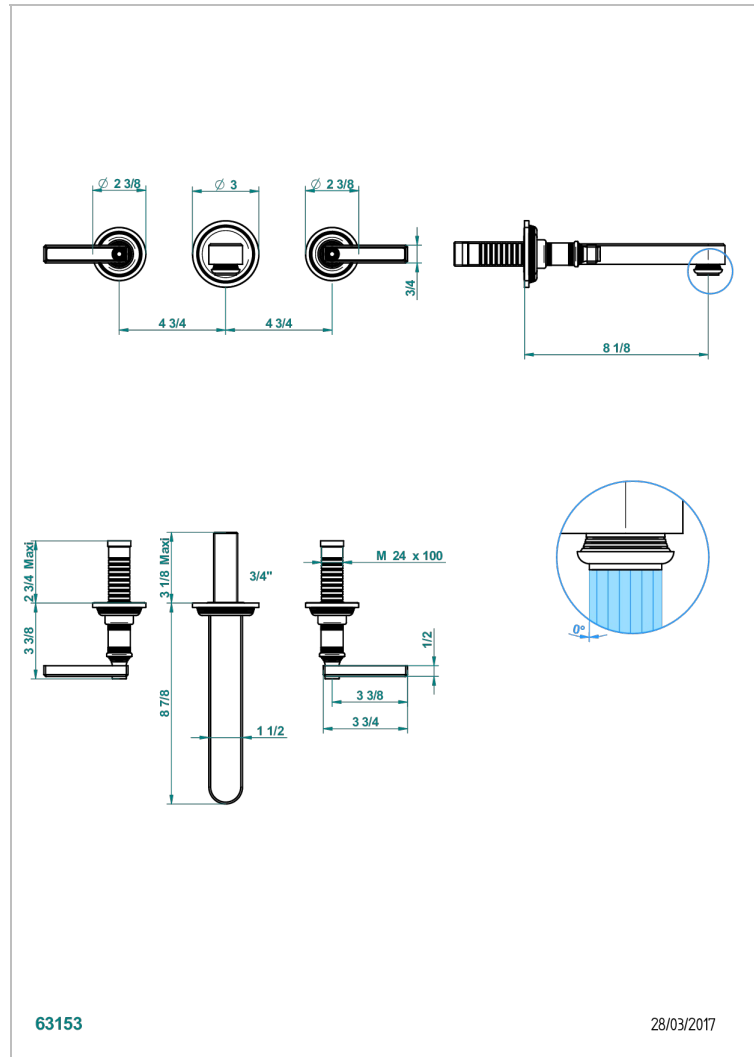

WEST COAST BLACK ONYX WITH LEVER

U9F-40SGB

Trim only for wall mounted 3-hole basin mixer

THG[®]
PARIS

CARACTERÍSTICAS

- West Coast Black Onyx with lever
- Trim only for wall mounted 3-hole basin mixer

PRODUCTOS RELACIONADOS

- Ref. G00-40AC Rough parts for wall mounted 3 hole mixer, cross handle version
- Ref. G00-40AM Rough parts for wall mounted 3 hole mixer, lever handle version

ACABADOS DISPONIBLES

Bronce claro - D01
Cerámica negra mate - D30
Cobre viejo mate - H07
Cromo - A02
Cromo mate - C02
Dorado - F01