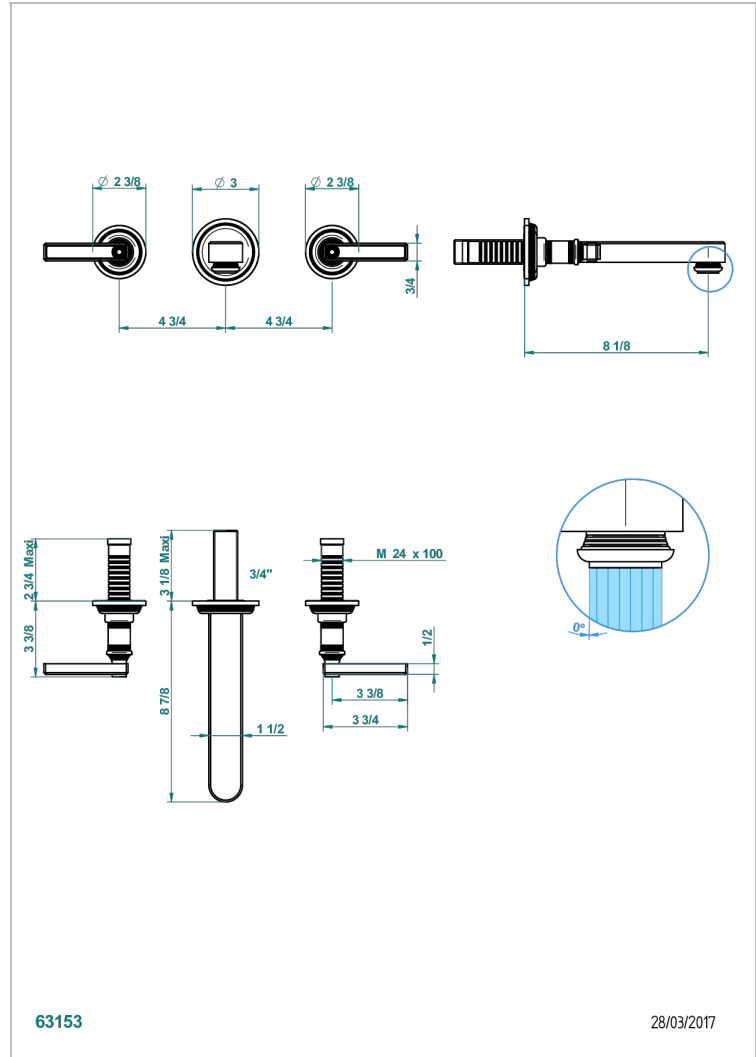

# WEST COAST BLACK ONYX WITH LEVER

U9F-40SGB

Trim only for wall mounted 3-hole basin mixer

63153

28/03/2017

## CHARACTERISTIC

- West Coast Black Onyx with lever
- Trim only for wall mounted 3-hole basin mixer

## RELATED SKU'S

- Ref. G00-40AC Rough parts for wall mounted 3 hole mixer, cross handle version
- Ref. G00-40AM Rough parts for wall mounted 3 hole mixer, lever handle version