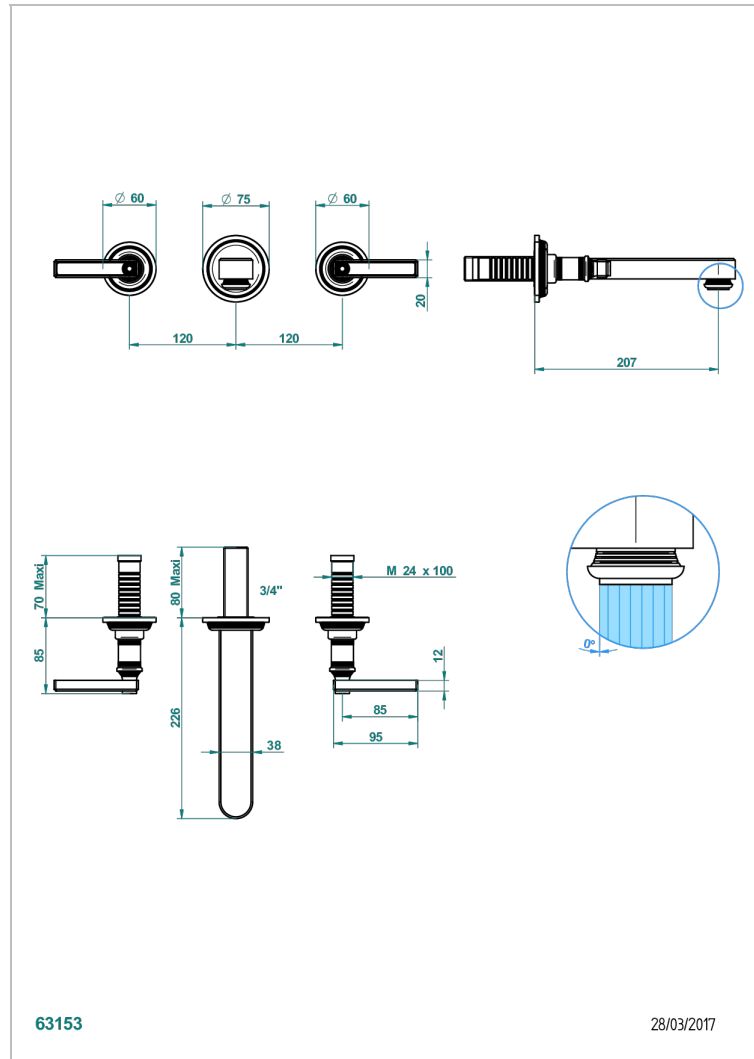

# WEST COAST BLACK ONYX WITH LEVER

U9F-40SGB

Trim only for wall mounted 3-hole basin mixer

THG<sup>®</sup>  
PARIS

63153

28/03/2017

## CARACTERÍSTICAS

- West Coast Black Onyx with lever
- Trim only for wall mounted 3-hole basin mixer

## PRODUCTOS RELACIONADOS

- Ref. G00-40AC Rough parts for wall mounted 3 hole mixer, cross handle version
- Ref. G00-40AM Rough parts for wall mounted 3 hole mixer, lever handle version