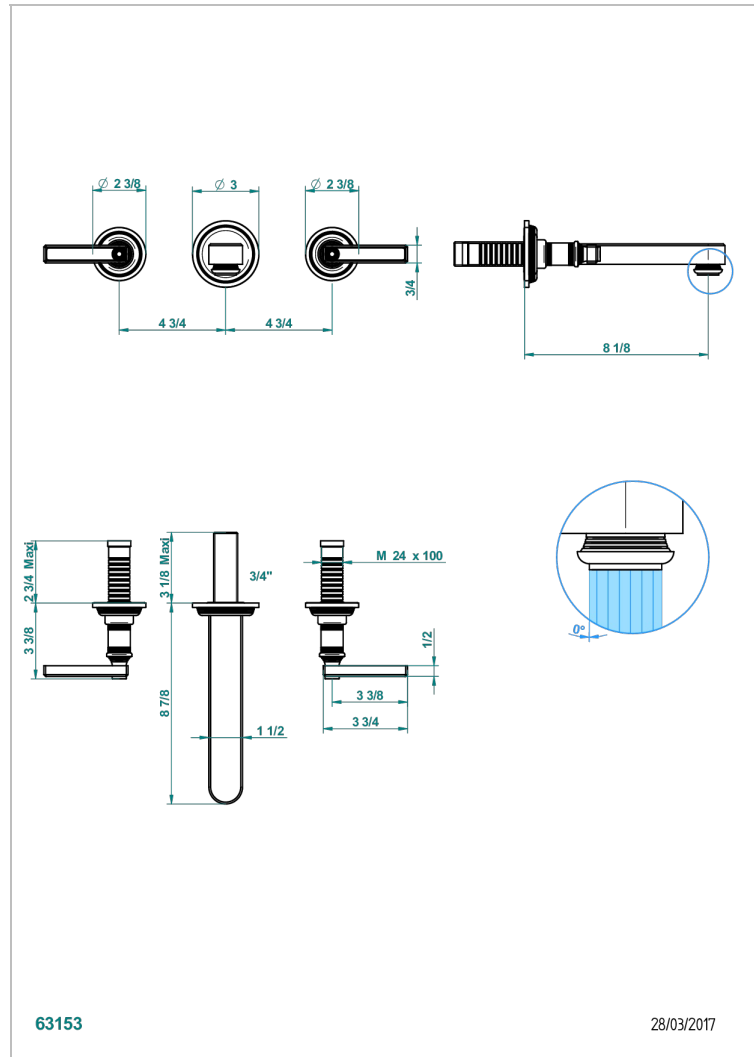

WEST COAST BLACK ONYX WITH LEVER

U9F-40SGB

Trim only for wall mounted 3-hole basin mixer

THG[®]
PARIS

63153

28/03/2017

CARACTERÍSTICAS

- West Coast Black Onyx with lever
- Trim only for wall mounted 3-hole basin mixer

PRODUCTOS RELACIONADOS

- Ref. G00-40AC Rough parts for wall mounted 3 hole mixer, cross handle version
- Ref. G00-40AM Rough parts for wall mounted 3 hole mixer, lever handle version

ACABADOS DISPONIBLES