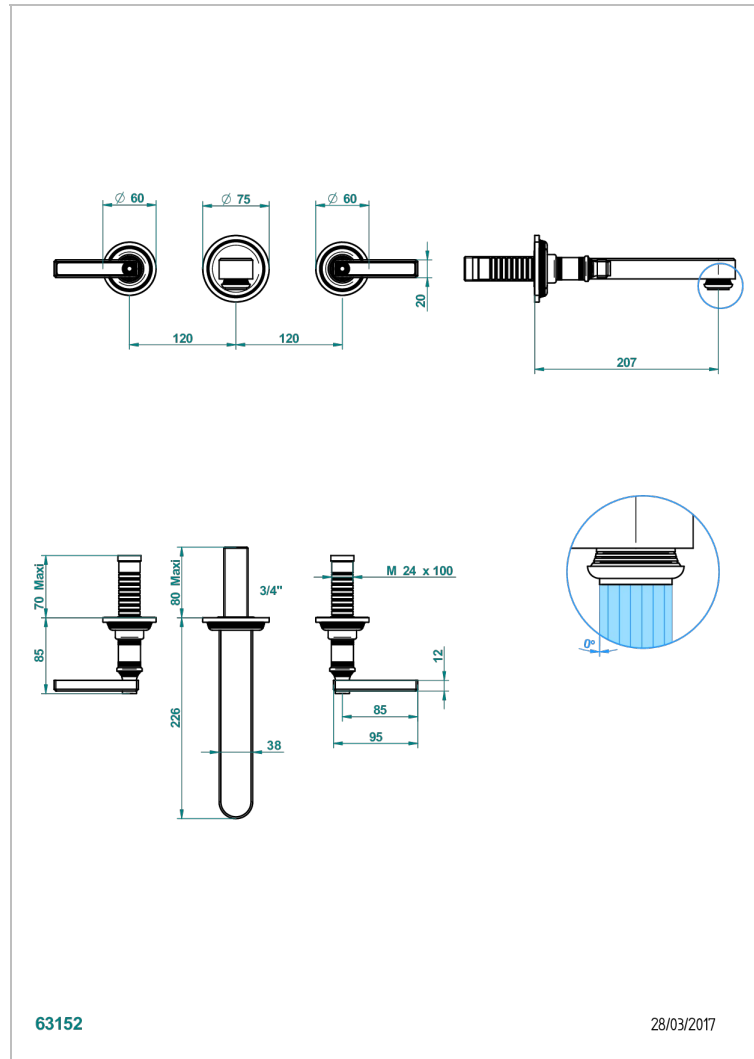

WEST COAST METAL WITH LEVER HANDLES

U9B-40SGBUS

Trim for wall mounted 3-hole lavatory set only

63152

28/03/2017

CHARACTERISTIC

- West Coast Metal with lever handles
- Trim for wall mounted 3-hole lavatory set only

RELATED SKU'S

- Ref. G00-40AM/US Rough parts for wall set (one counter clockwise and one clockwise cartridges)

AVAILABLE FINITIONS

Black ceram - D30
Blush PVD - H62
Brass color PVD - H49
Brown bronze color PVD - F33
Chrome polished - A02
Copper antique matt, coated - H07