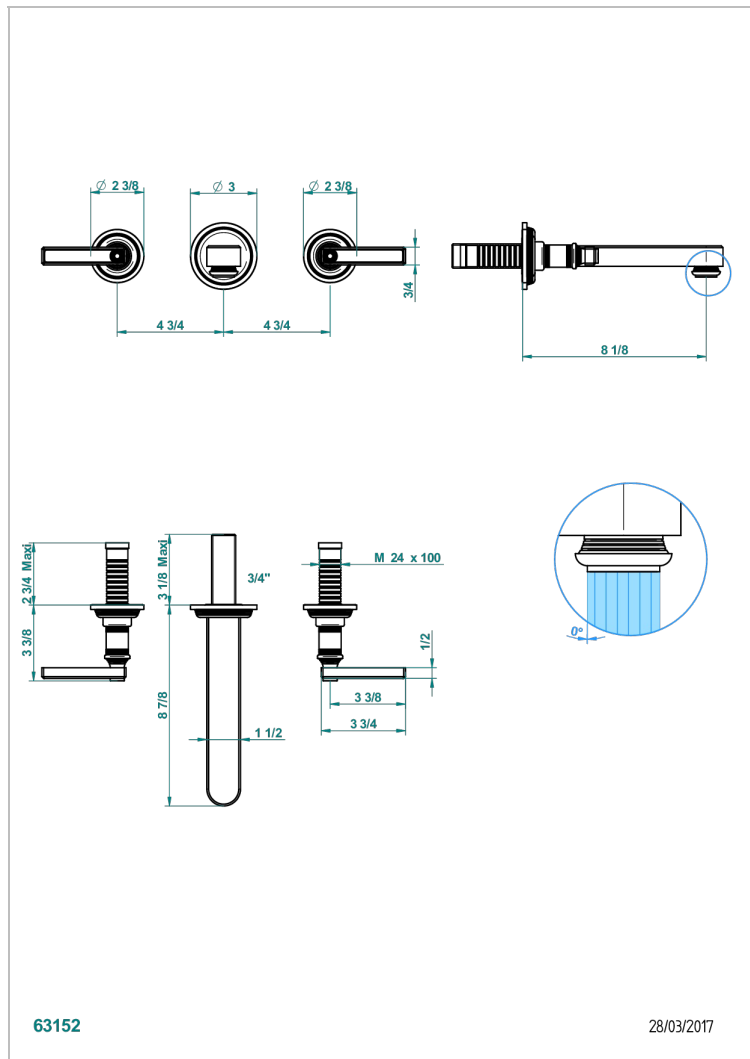

WEST COAST METAL WITH LEVER HANDLES

U9B-40SGBUS

Trim for wall mounted 3-hole lavatory set only

63152

28/03/2017

CHARACTERISTIC

- West Coast Metal with lever handles
- Trim for wall mounted 3-hole lavatory set only

RELATED SKU'S

- Ref. G00-40AM/US Rough parts for wall set (one counter clockwise and one clockwise cartridges)

AVAILABLE FINITIONS

Black ceram - D30
Blush PVD - H62
Brass color PVD - H49
Brown bronze color PVD - F33
Chrome polished - A02
Copper antique matt, coated - H07