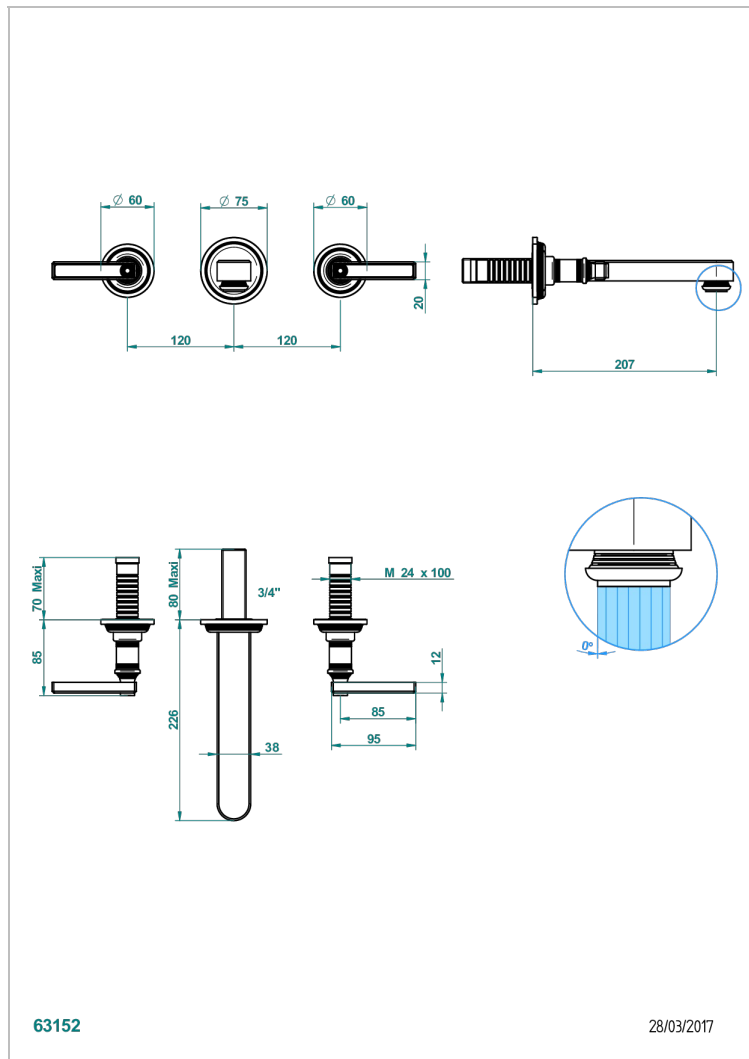

# WEST COAST METAL WITH LEVER

U9B-40SGB

Trim only for wall mounted 3-hole basin mixer

THG<sup>®</sup>  
PARIS

## CARACTERÍSTICAS

- West Coast Metal with lever
- Trim only for wall mounted 3-hole basin mixer

## PRODUCTOS RELACIONADOS

- Ref. G00-40AC Rough parts for wall mounted 3 hole mixer, cross handle version
- Ref. G00-40AM Rough parts for wall mounted 3 hole mixer, lever handle version