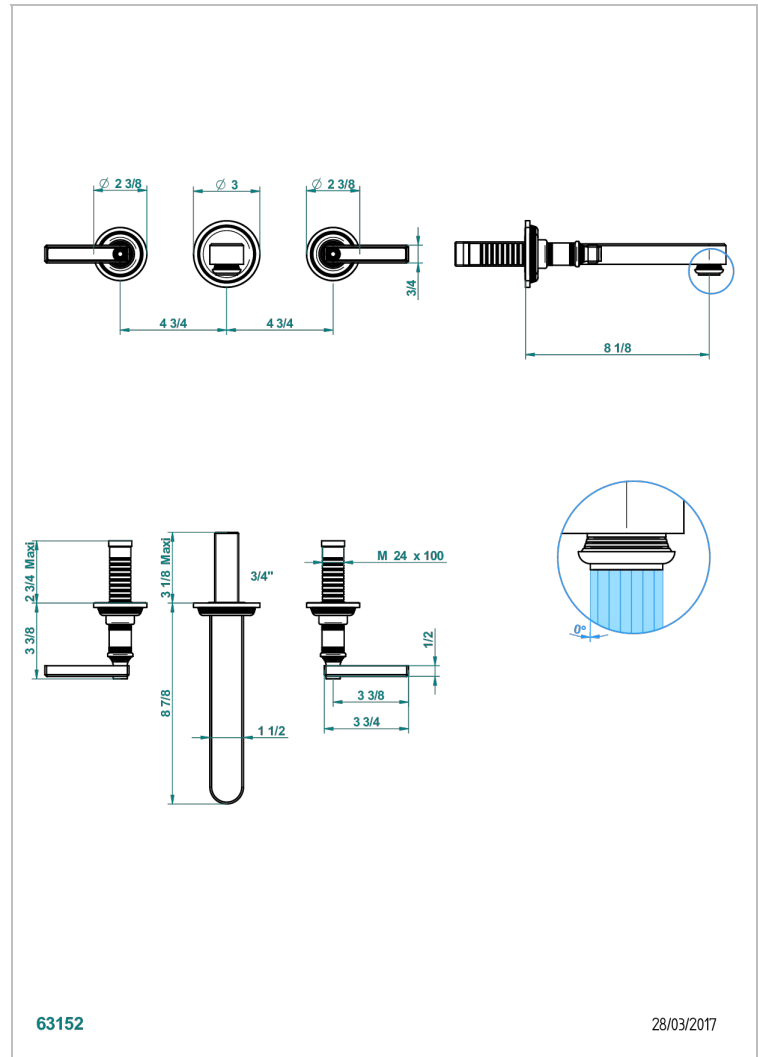

WEST COAST METAL WITH LEVER

U9B-40SGB

Trim only for wall mounted 3-hole basin mixer

THG[®]
PARIS

CARACTERÍSTICAS

- West Coast Metal with lever
- Trim only for wall mounted 3-hole basin mixer

PRODUCTOS RELACIONADOS

- Ref. G00-40AC Rough parts for wall mounted 3 hole mixer, cross handle version
- Ref. G00-40AM Rough parts for wall mounted 3 hole mixer, lever handle version

ACABADOS DISPONIBLES

Bronce claro - D01
Cerámica negra mate - D30
Cobre viejo mate - H07
Cromo - A02
Cromo mate - C02
Dorado - F01