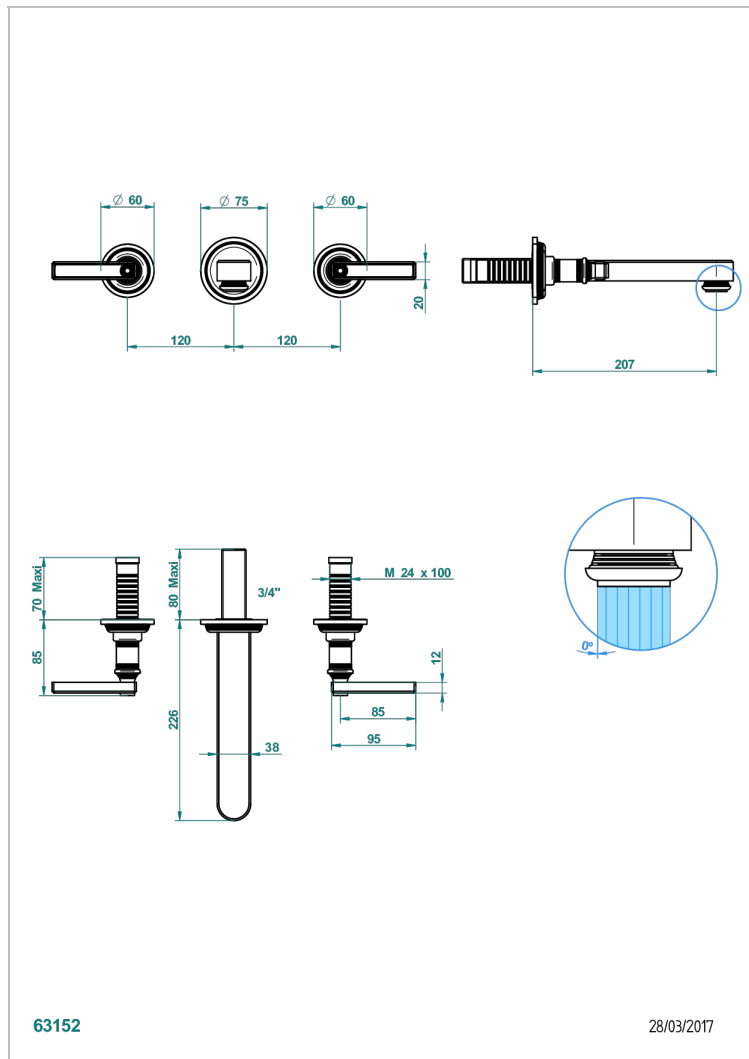

WEST COAST METAL WITH LEVER

U9B-40SGB

Trim only for wall mounted 3-hole basin mixer

THG[®]
PARIS

CARACTERÍSTICAS

- West Coast Metal with lever
- Trim only for wall mounted 3-hole basin mixer

PRODUCTOS RELACIONADOS

- Ref. G00-40AC Rough parts for wall mounted 3 hole mixer, cross handle version
- Ref. G00-40AM Rough parts for wall mounted 3 hole mixer, lever handle version

ACABADOS DISPONIBLES

Bronce claro - D01
Cerámica negra mate - D30
Cobre viejo mate - H07
Cromo - A02
Cromo mate - C02
Dorado - F01