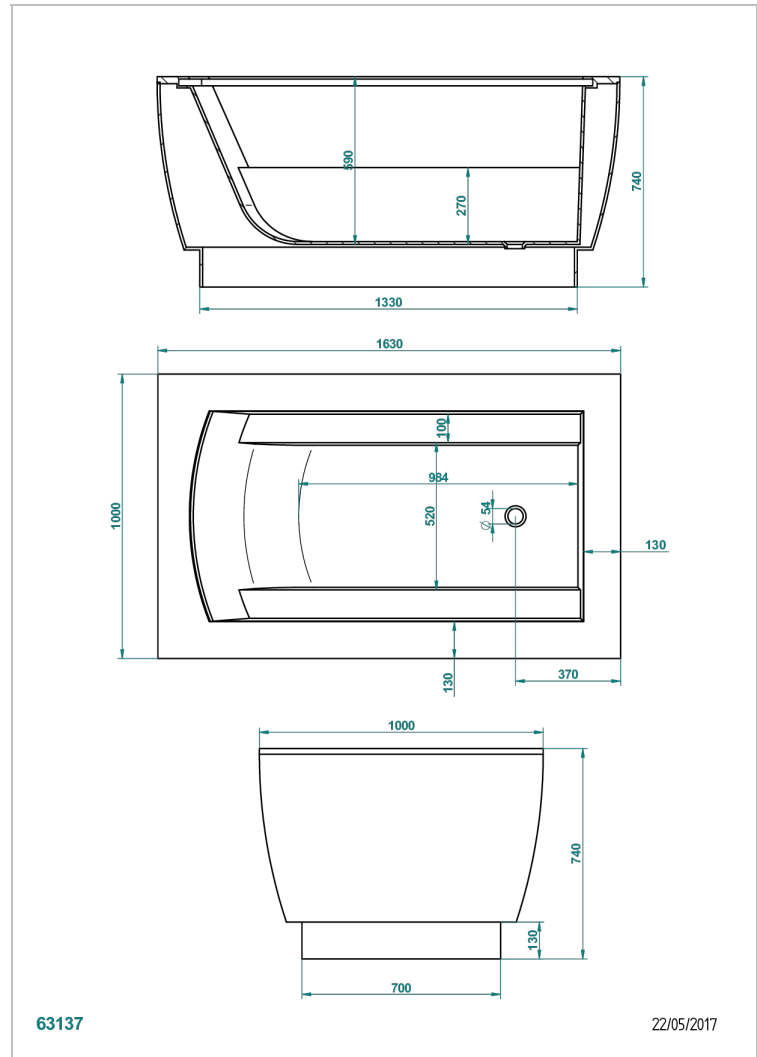

FREE STANDING BATHTUB

B11-B681

Yoko bathtub 163 x 100 x 74 cm, free standing with front panel, delivered without waste

THG[®]
PARIS

63137

22/05/2017

CHARACTERISTIC

- Free standing bathtub
- Yoko bathtub 163 x 100 x 74 cm, free standing with front panel, delivered without waste

RELATED SKU'S

- Ref. B16-K104 Coverplate for overflow bathtub
- Ref. G00-305/H Complete manual click drain
- Ref. B16-P100 Headrest 30 x 30 cm, white
- Ref. B16-P103 Headrest 13 x 26 cm, half cylindrical, white
- Ref. B16-P104 Polyurethane gel headrest 30 x 12 cm, h. 4 cm, white
- Ref. B16-P105 Polyurethane gel headrest 38.5 x 21 cm, h. 2 cm, white
- Ref. B16-P106 Polyurethane gel headrest 30 x 7 cm, h. 2 cm, white
- Ref. B16-P107 Polyurethane gel headrest 35 x 40 cm, h. 5,5 cm,, white
- Ref. B16-K102 Chromato-lighting system on bathtub without whirlpool system