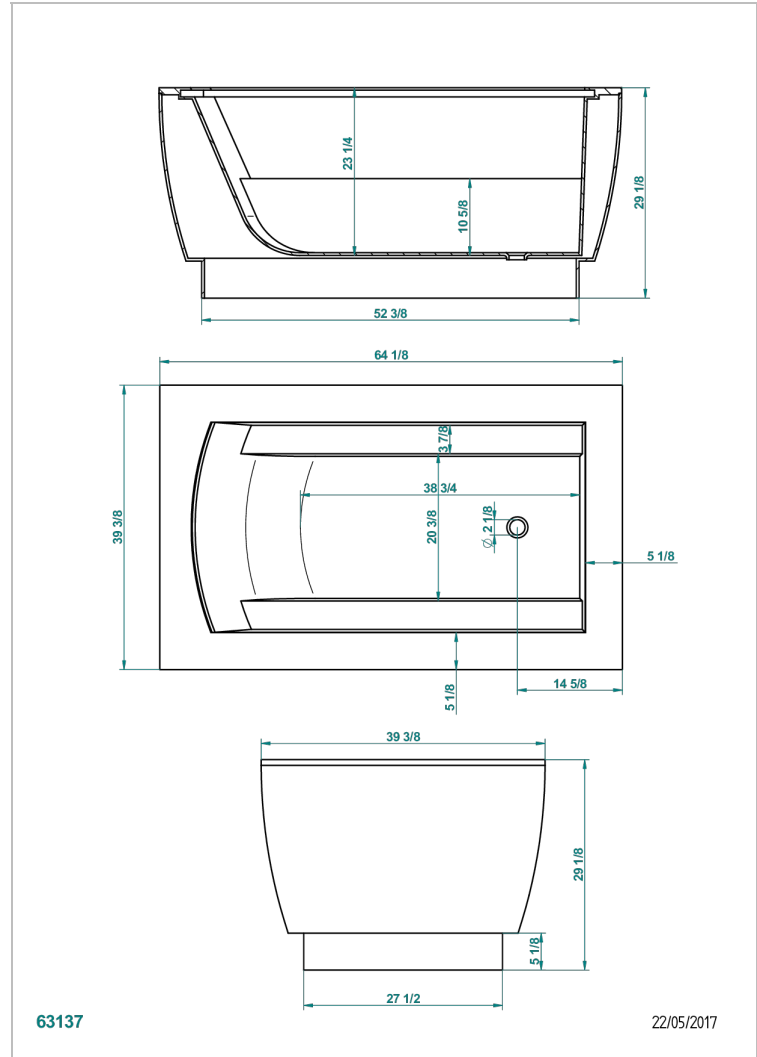

FREE STANDING BATHTUB

B11-B681

THG[®]
PARIS

Yoko bathtub 163 x 100 x 74 cm, free standing with front panel, delivered without waste

CHARACTERISTIC

- Free standing bathtub
- Yoko bathtub 163 x 100 x 74 cm, free standing with front panel, delivered without waste

RELATED SKU'S

- Ref. B16-K104 Coverplate for overflow bathtub
- Ref. G00-305/H Complete manual click drain
- Ref. B16-P100 Headrest 30 x 30 cm, white
- Ref. B16-P103 Headrest 13 x 26 cm, half cylindrical, white
- Ref. B16-P104 Polyurethane gel headrest 30 x 12 cm, h. 4 cm, white
- Ref. B16-P105 Polyurethane gel headrest 38.5 x 21 cm, h. 2 cm, white
- Ref. B16-P106 Polyurethane gel headrest 30 x 7 cm, h. 2 cm, white
- Ref. B16-P107 Polyurethane gel headrest 35 x 40 cm, h. 5,5 cm,, white
- Ref. B16-K102 Chromato-lighting system on bathtub without whirlpool system