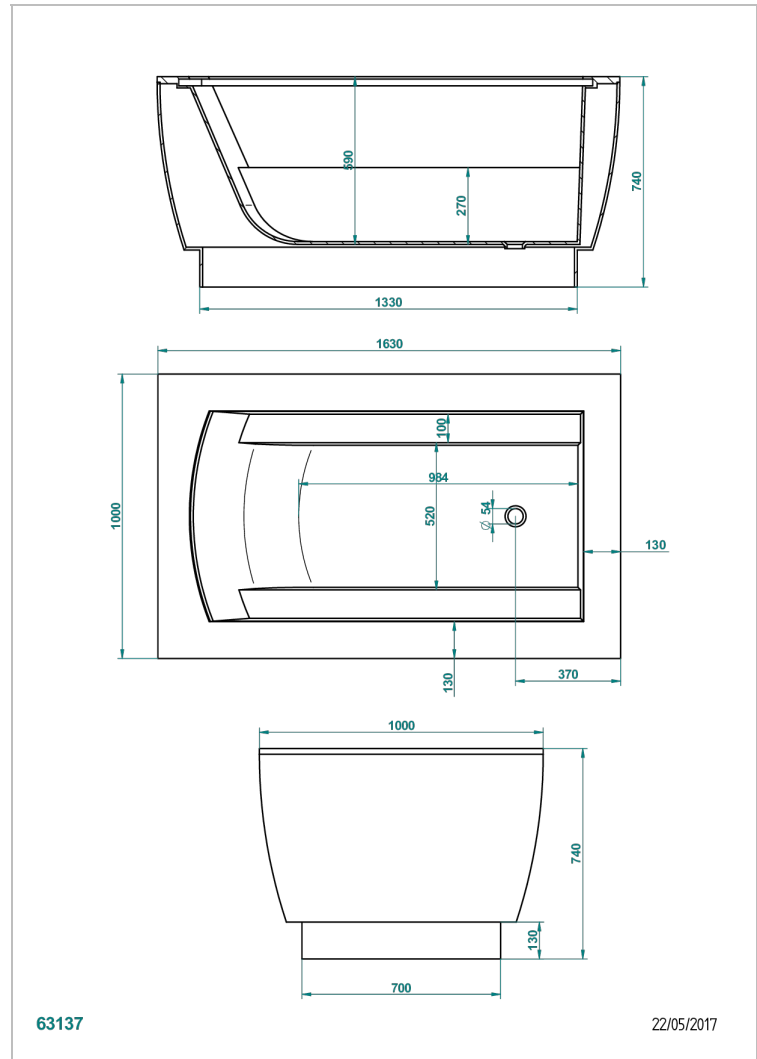

# FREE STANDING BATHTUB

B11-B681

THG<sup>®</sup>  
PARIS

Yoko bathtub 163 x 100 x 74 cm, free standing with front panel, delivered without waste

## CHARACTERISTIC

- Free standing bathtub
- Yoko bathtub 163 x 100 x 74 cm, free standing with front panel, delivered without waste

## RELATED SKU'S

- Ref. B16-K104 Coverplate for overflow bathtub
- Ref. G00-305/H Complete manual bath click waste
- Ref. B16-P100 Headrest 30 x 30 cm, white
- Ref. B16-P103 Headrest 13 x 26 cm, half cylindrical, white
- Ref. B16-P104 Polyurethane gel headrest 30 x 12 cm, h. 4 cm, white
- Ref. B16-P105 Polyurethane gel headrest 38.5 x 21 cm, h. 2 cm, white
- Ref. B16-P106 Polyurethane gel headrest 30 x 7 cm, h. 2 cm, white
- Ref. B16-P107 Polyurethane gel headrest 35 x 40 cm, h. 5,5 cm,, white
- Ref. B16-K102 Chromato-lighting system on bathtub without whirlpool system