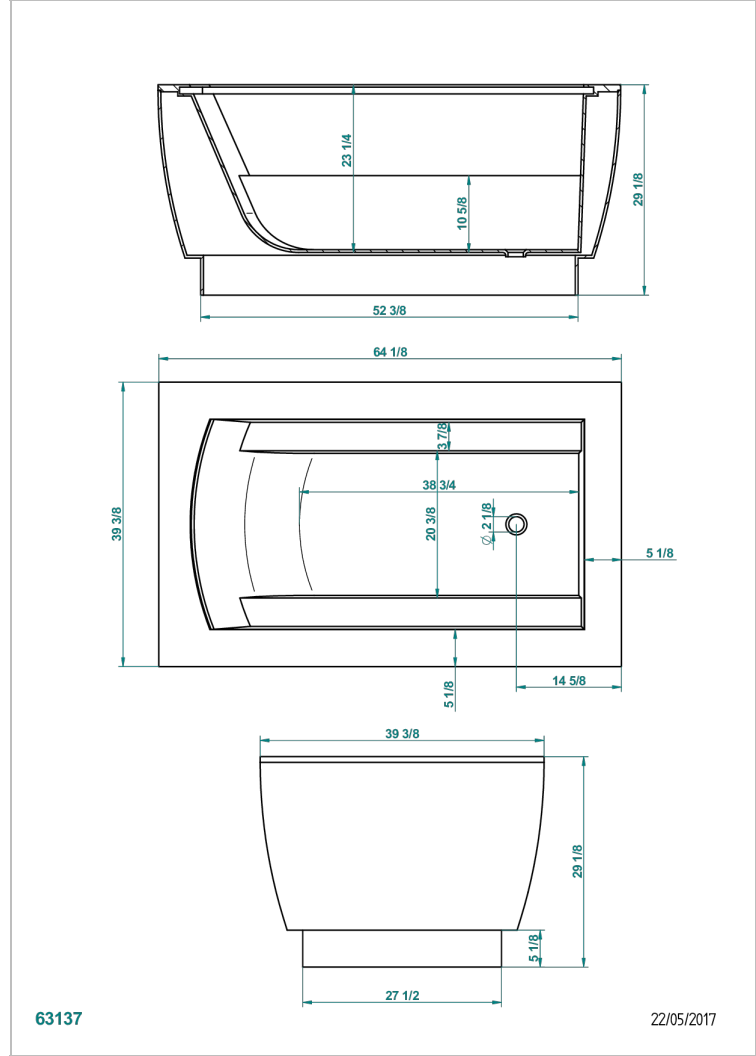

FREE STANDING BATHTUB

B11-B681

THG[®]
PARIS

Yoko bathtub 163 x 100 x 74 cm, free standing with front panel, delivered without waste

CHARACTERISTIC

- Free standing bathtub
- Yoko bathtub 163 x 100 x 74 cm, free standing with front panel, delivered without waste

RELATED SKU'S

- Ref. B16-K104 Coverplate for overflow bathtub
- Ref. G00-305/H Complete manual bath click waste
- Ref. B16-P100 Headrest 30 x 30 cm, white
- Ref. B16-P103 Headrest 13 x 26 cm, half cylindrical, white
- Ref. B16-P104 Polyurethane gel headrest 30 x 12 cm, h. 4 cm, white
- Ref. B16-P105 Polyurethane gel headrest 38.5 x 21 cm, h. 2 cm, white
- Ref. B16-P106 Polyurethane gel headrest 30 x 7 cm, h. 2 cm, white
- Ref. B16-P107 Polyurethane gel headrest 35 x 40 cm, h. 5.5 cm,, white
- Ref. B16-K102 Chromato-lighting system on bathtub without whirlpool system