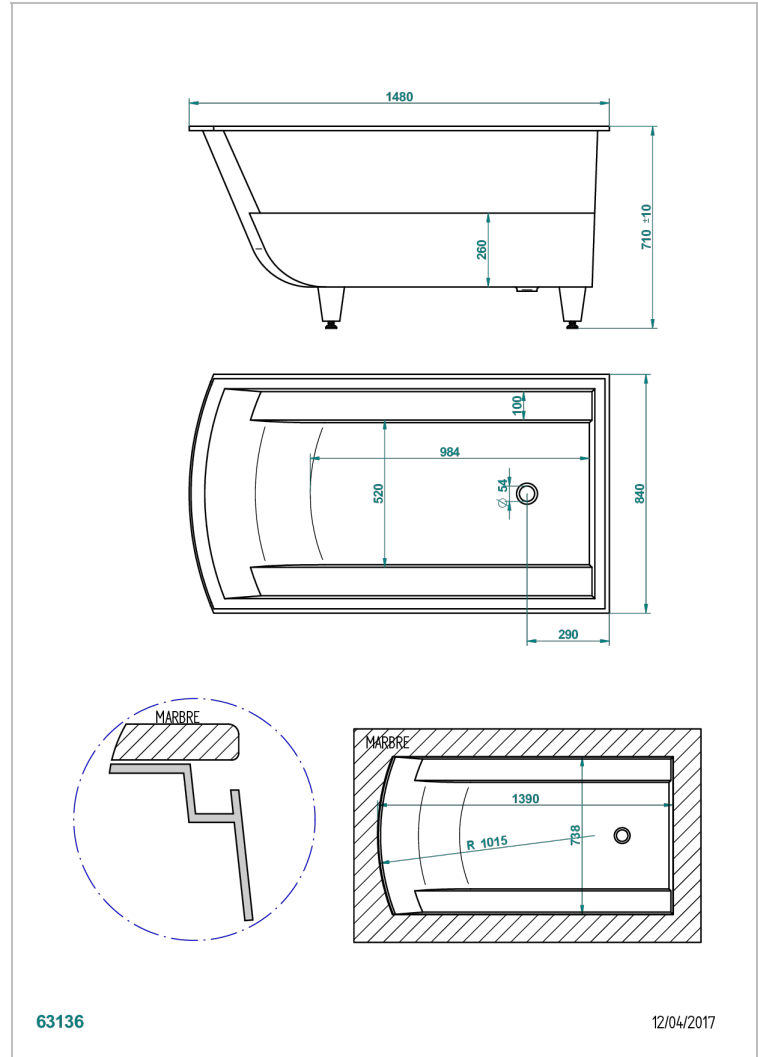

BANERA ENCASTRADA

B10-B680

Bañera YOKO 148 X 84 x 71 cm encastrada, entregada sin desagüe

THG[®]
PARIS

CARACTERÍSTICAS

- Bañera encastrada
- Bañera YOKO 148 X 84 x 71 cm encastrada, entregada sin desagüe

PRODUCTOS RELACIONADOS

- Ref. B12-K12A Whirlpool system with 12 aero jets
- Ref. B12-K12H Whirlpool system with 12 hydro jets
- Ref. B12-K12H12A Whirlpool system with 12 hydro jets and 12 aero jets
- Ref. G00-305/H Desagüe
- Ref. B16-P100 Almohada cuadrada 30 x 30 cm, blanca
- Ref. B16-P103 Almohada 13 x 26 cm, blanca
- Ref. B16-P104 Almohada 30 x 12 cm, h. 4 cm, blanca
- Ref. B16-P105 Almohada 38.5 x 21 cm, h. 2 cm, blanca
- Ref. B16-P106 Almohada 30 x 7 cm, h. 2 cm, blanca
- Ref. B16-P107 Almohada 35 x 40 cm, h. 5,5 cm, blanca
- Ref. B16-K102 Chromato-lighting system on bathtub without whirlpool system