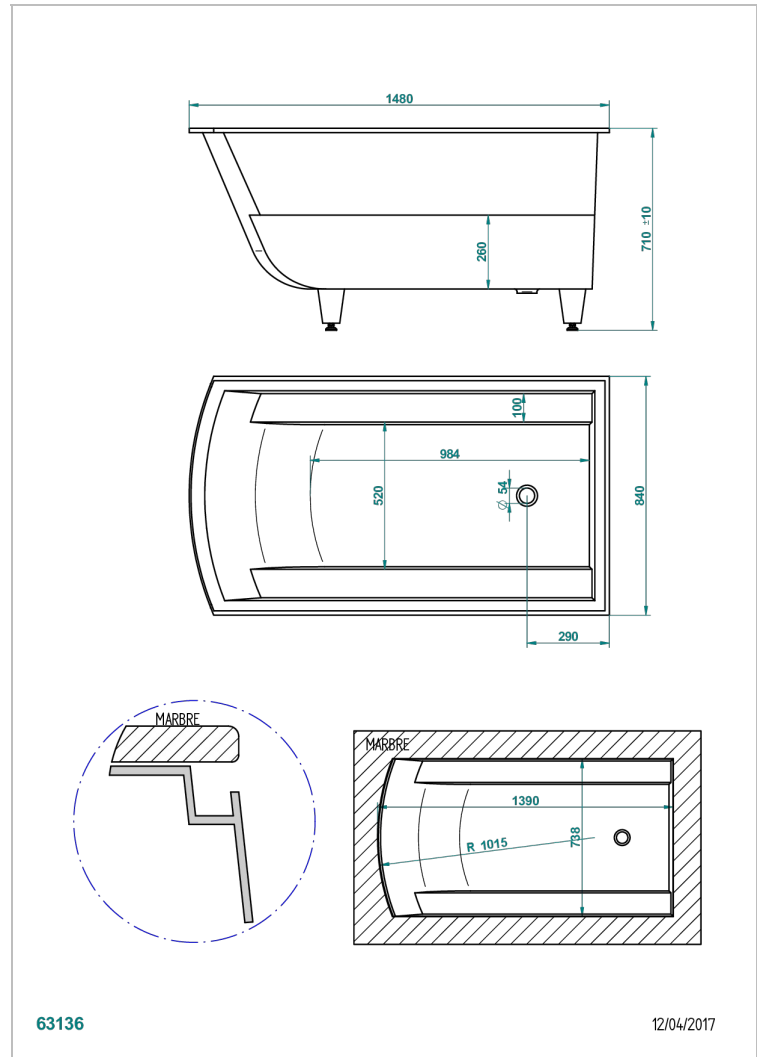

# BUILT-IN BATHTUB

B10-B680

Yoko built-in bathtub 148 x 84 x 71 cm, delivered without waste

THG<sup>®</sup>  
PARIS

## CHARACTERISTIC

- Built-in bathtub
- Yoko built-in bathtub 148 x 84 x 71 cm, delivered without waste

## RELATED SKU'S

- Ref. B12-K12A Whirlpool system with 12 aero jets
- Ref. B12-K12H Whirlpool system with 12 hydro jets
- Ref. B12-K12H12A Whirlpool system with 12 hydro jets and 12 aero jets
- Ref. G00-305/H Complete manual click drain
- Ref. B16-P100 Headrest 30 x 30 cm, white
- Ref. B16-P103 Headrest 13 x 26 cm, half cylindrical, white
- Ref. B16-P104 Polyurethane gel headrest 30 x 12 cm, h. 4 cm, white
- Ref. B16-P105 Polyurethane gel headrest 38.5 x 21 cm, h. 2 cm, white
- Ref. B16-P106 Polyurethane gel headrest 30 x 7 cm, h. 2 cm, white
- Ref. B16-P107 Polyurethane gel headrest 35 x 40 cm, h. 5,5 cm,, white
- Ref. B16-K102 Chromato-lighting system on bathtub without whirlpool system